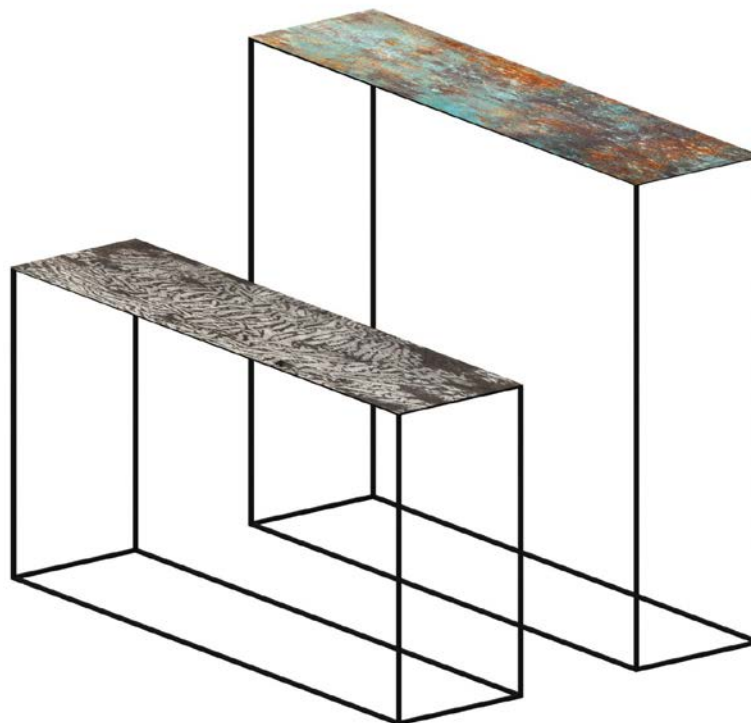

# SLIM IRONY ART Console

Design: Maurizio Peregalli

**Frame:** Copper black

**Top:** Artistic rusty treatment / Artistic glass

**Dimensions:** 124 x 31 x H 64 cm / 124 x 31 x H 100 cm

**Characteristics:**

*Products of Slim Irony collection in the ART version - both with sheet steel and glass top - are intentionally irregular and not homogenous. These are all made by hand and are therefore all unique pieces, no one the same as the others. It is not possible to foresee the final result of the ART treatment.*

**Frame Finishes**

Copper black

**Top Finishes**

Artistic rusty  
treatment

Artistic glass