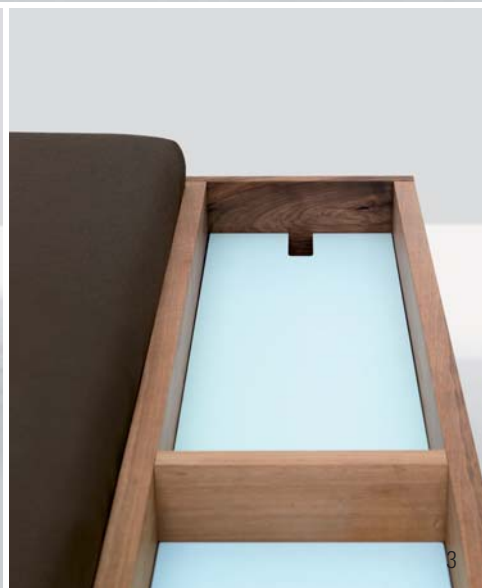

*Inc. supports for slatted base system, adjustable 10/12/14cm below top of bedframe*

*Award "World Champion - Design Germany"  
German Design Council, 2006*

1

2

3

l 231cm  
b 100/120/140/160/180/200 +5,4cm  
h Bettseite 32cm  
mit Polsterkopfteil 62cm