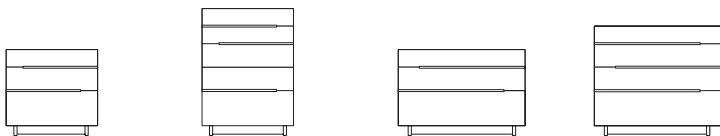

*Chest of drawers, solid wood
 Beech, maple, oak, knotty oak, Amerikan cherry,
 American walnut, European walnut
 Available in further timbers
 Adjustable plinth in wood or stainless steel, h 9cm
 Drawer with partly extendable runners, interior solid
 hornbeam*

1

2

3

TWILL
 h 81 b 86 t 48

TWILL HI
 h 120 b 86 t 48

TWEED
 h 81 b 120 t 48

TWEED HI
 h 104 b 120 t 48

- 1 TWILL HI, Eiche
- 2 TWILL und TWEED, amerikanischer Nussbaum
- 3 TWILL HI, amerikanischer Nussbaum

Maße

dimensions
in cm

X	X	X	X	X	h 81 cm, b // w 86 cm, t // d 49,5 cm
---	---	---	---	---	---------------------------------------

TWILL

X	X	X	X	X	h 120 cm, b // w 86 cm, t // d 49,5 cm
---	---	---	---	---	----------------------------------------