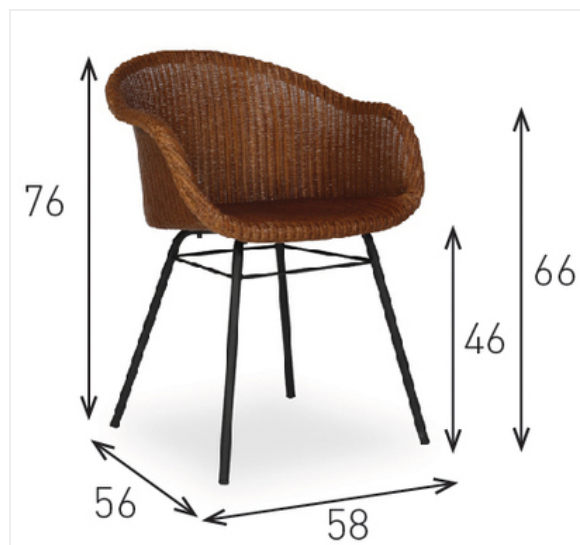

Avril  
CH E73N

INDOOR

Code	CH E73N
Sizes (cm)	Total height: 76 Width: 58 Seat height: 46 Depth: 56 Height armrests: 66
Upholstery	Lloyd loom weave
Glides	Nylon glides. Felt glides available upon request.
Frame	Seat: aluminum frame   base: black powder coated steel
Maintenance	Our indoor Lloyd Loom furniture can easily be maintained with a moist towel and some natural soap. Each Vincent Sheppard product is available with nylon or felt gliders in order to protect the feet and all types of floor surfaces. Using the correct gliders will prevent any damage due to contact between the feet and the ground.