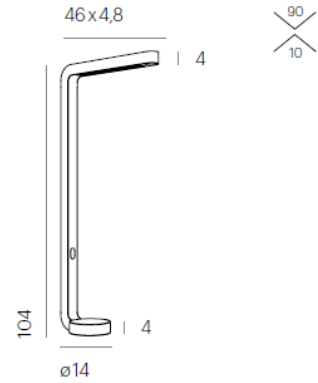

TEAM HOME black 3500 K

TM01-0

TECHNICAL SPECIFICATIONS

Lamp holder	LED
Mounting method	Floor
Light distribution	symmetric
Luminaire luminous flux	5200 lm
Color temperature	3500 K
Power consumption (maximum)	41 W
Colour rendering index (CRI)	94 & 83
Complies with EN12464	Yes
max. luminance >65°	< 2600 cd/qm
UGR	< 10
Rated voltage (range)	220-240 V
Power frequency	50-60 Hz
Surface	powder-coated
Housing material	aluminium
Type of lamp control gear	Driver
Ballast included	Yes
Protection class	I
Number of lampheads	1
Energy efficiency	A - A++
Dimmable	Yes
Type of Dimmer	Touch Dim
Material of the grid	plastic
Length of connection cable	2000 mm
lamphead is rotatable	No

LIGHT DIAGRAM