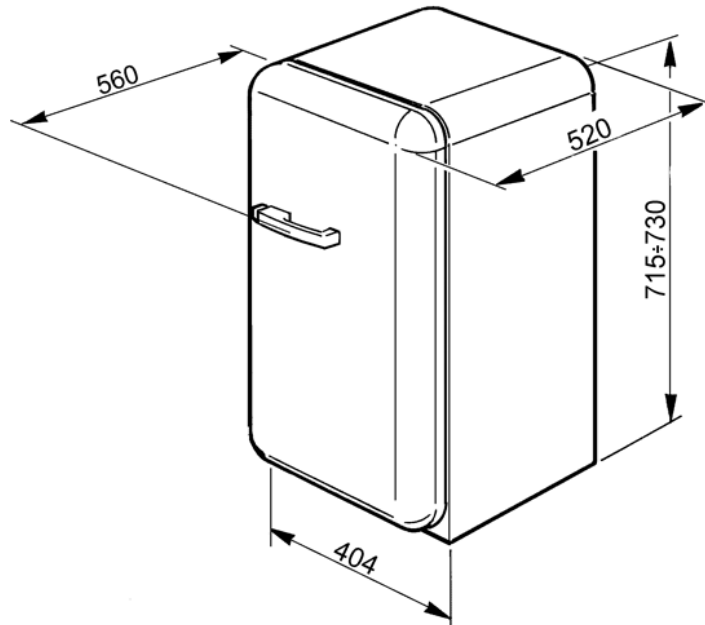

50's Retro Style Minibar, black, 40 cm.
Energy rating E
EAN13: 8017709181826

• Gross capacity: 42 lt • Left hand hinge • **Fridge** • Net capacity: 40 lt • 2 adjustable shelves • LED internal fridge light • **Door storage** • 1 balcony shelf • 1 Bottle shelf • Energy consumption: 278kWh/year • Climatic class: SN, N, T • Noise level: 29 dB (A) • Dimensions in cm: H 73 x W 40.4 x D 52 (56cm with handle)

Versions

- FAB5RNE - Black, right hand hinge
- FAB5RR - Red, right hand hinge
- FAB5LR - Red, right hand hinge
- FAB5RP - Cream, right hand hinge
- FAB5LP - Cream, left hand hinge
- FAB5RO - Orange, right hand hinge
- FAB5LO - Orange, left hand hinge
- FAB5RUJ - Union Jack, right hand hinge
- FAB5LUJ - Union Jack, left hand hinge