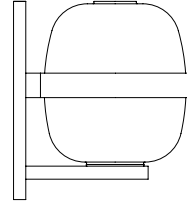

Wally

Miguel Milá, 1962

Wall Lamp

The little sister of Miguel Milá's very famous Cesta lamp, both designed over fifty years ago. It is an iconic, almost traditional piece; the heiress of a moral design that adapts to us very naturally. Wally retains the qualities and formal elegance of its big sister. Smaller and lighter to carry, it can be moved around easily, forging a new relationship with users.

GENERAL DESCRIPTION

Metal structure with dark bronze finish.
White opal glass lampshade.

LIGHT SOURCE

Recommended light sources:
LED bulb: 8 W*
Compact fluorescent: 11 W*
Incandescent: Max. 25 W*
E27-E26 (Max. hgt. 105 mm / 4.1")

Light source not included.
Compatible with bulbs of the energy efficiency class (E.C.C): A++ ... E.
Lamp suitable only for indoor use.
Always use this light sources or equivalent.

Input voltage: 100, 120, 230 VAC
(50 Hz / 60 Hz) According to destination.

*UL market: 7 W.