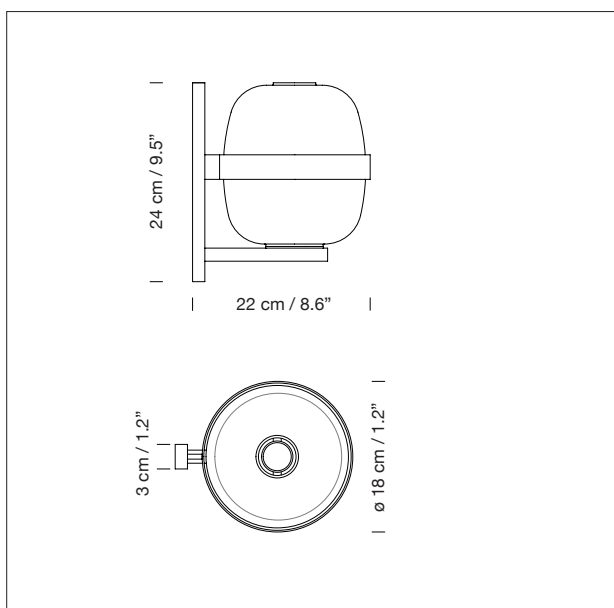

APROXIMATE WEIGHT (unpacked)

1,55 kg / 3.31 lb

REGULATIONS

CE

IP 20

UNE-EN 60598

UNE-EN 55015

UNE-EN 60529

Non-class 2

Dry location only

UL-1598

E-353545

MAINTENANCE

Clean with a smooth cloth. Do not use ammonia, solvent or abrasive cleaning products.

OTHERS

The lamp is delivered in different packages.

The assembly instructions are delivered with the product.

MODELS

Colección

Lámparas de sobremesa