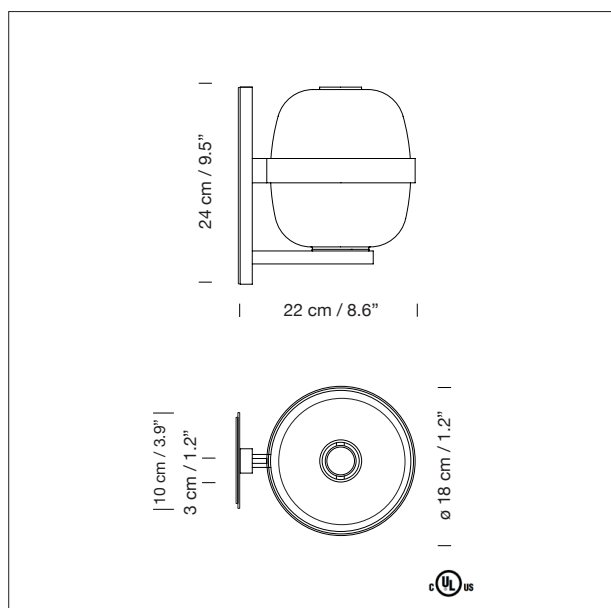

APROXIMATE WEIGHT (unpacked)

1,55 kg / 3.31 lb

REGULATIONS

CE

IP 20

UNE-EN 60598

UNE-EN 55015

UNE-EN 60529

Non-class 2

Dry location only

UL-1598

E-353545

MAINTENANCE

Clean with a smooth cloth. Do not use ammonia, solvent or abrasive cleaning products.

OTHERS

The lamp is delivered in different packages.

The assembly instructions are delivered with the product.

MODELS

Colección

Lámparas de sobremesa