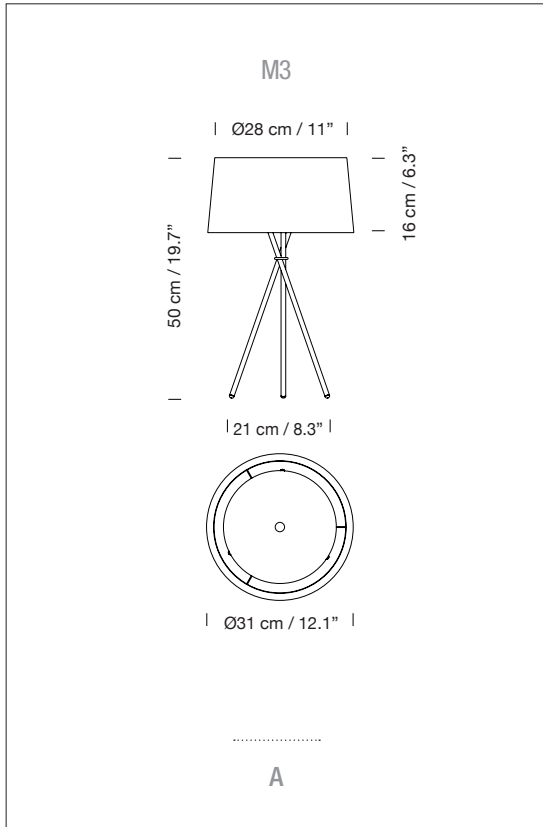

MODEL

COLLECTION