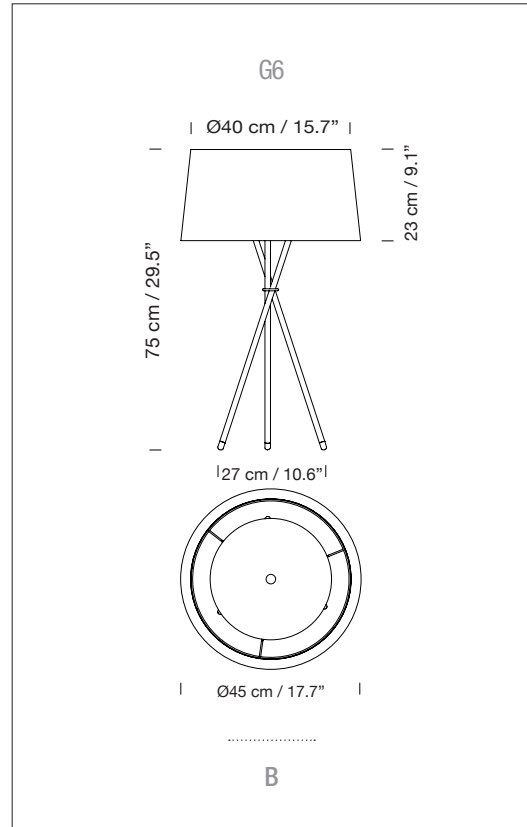

MODEL

COLLECTION