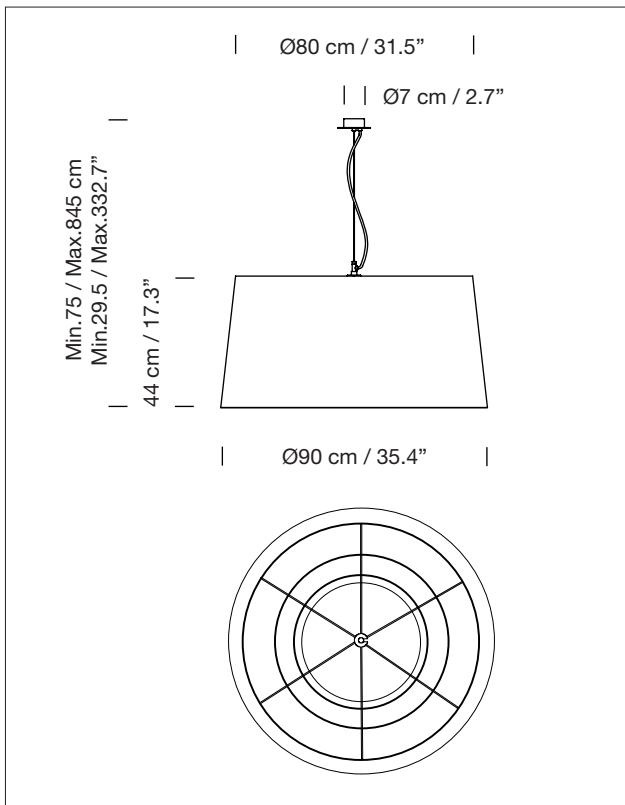

MODELS

Collection

Table lamps

Floor lamps

Hanging lamps