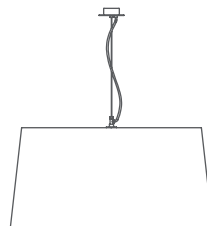

GT7

Santa & Cole Team, 2000

Hanging lamp

The ribbon structure filters a richly nuanced light. The lamp also has an attractive ornamental presence when not in use.

GENERAL DESCRIPTION

Natural, red-amber or black ribbon lampshade and terracotta, mustard or green Raw Color ribbon:
upper \varnothing 80 cm / 31.5" x lower \varnothing 90 cm / 35.4" x h. 44 cm / 17.3".
Black metal disc on the upper part: \varnothing 40 cm / 15.6" and translucent white diffuser disc on the lower part: \varnothing 60 cm / 23.7".
Black metallic circular or satin nickel ceiling plate.

White electrical structure with black cable.
Suitable for Outlet Box (UL Market).
Electric cable length: 8 m / 312".

LIGHT SOURCE

Recommended light sources:
3x LED Bulb: 17 W
3x Compact fluorescent : 11 W
3x Incandescent: Max. 60 W

E27 - E26 (Max. Hgt 130 mm / 5.1")

Light source not included.
Compatible with bulbs of the Energy efficiency class (E.E.C):
A++... E.
Lamp suitable only for indoor use.
Always use the light source recommended or equivalent.