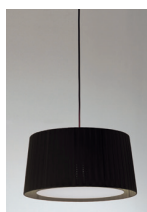

Hanging lamps

GT5