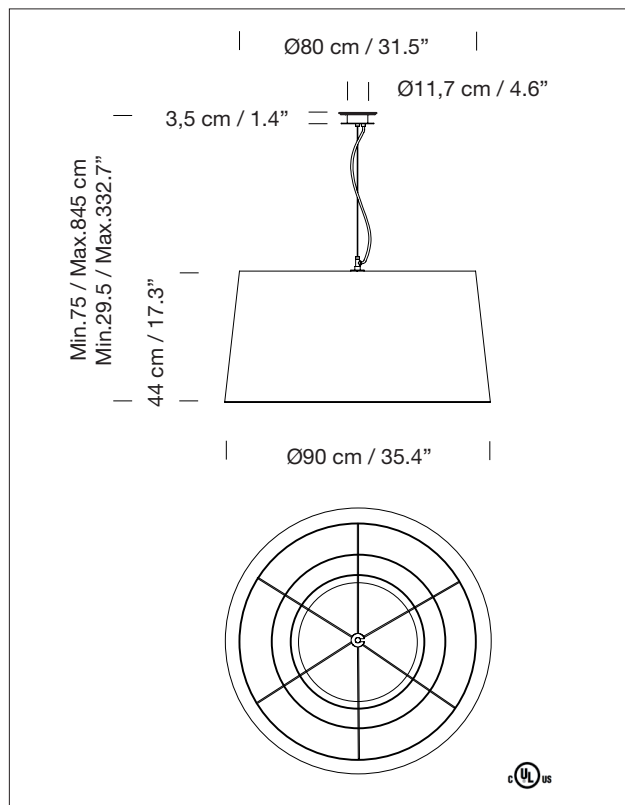

MODELS

Collection

Table lamps

Floor lamps

Hanging lamps