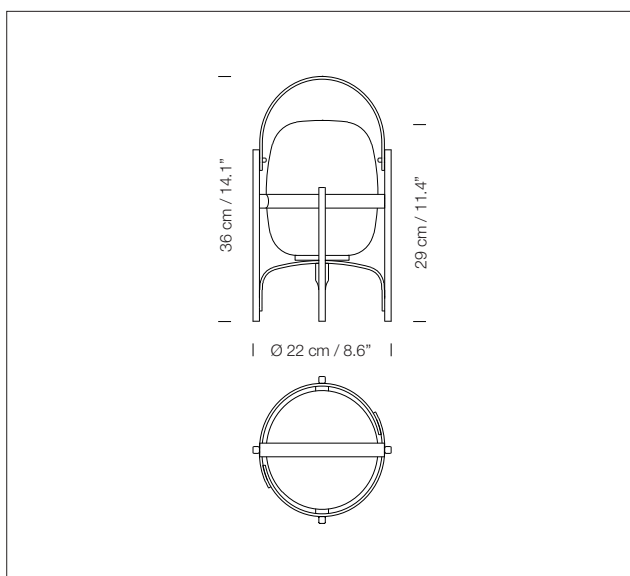

APROXIMATE WEIGHT (unpacked)

1,3 kg / 2.8 lb

REGULATIONS

IP 20

UNE-EN 60598

UNE-EN 55015

UNE-EN 60529

MAINTENANCE

Clean with a smooth cloth. Do not use ammonia, solvents or abrasive cleaning products.

OTHERS

The lamp are delivered in one package.

The assembly instructions are delivered with the product.

MODEL

COLLECTION

Table lamps

Wall lamps