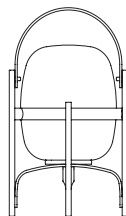

Cestita Batería

Miguel Milá, 2017

Table lamps

Cestita Batería is the latest member in the Cesta family: a portable, cordless version. As with all of Milá's objects, Cestita, designed in 1962, strikes a balance between rational functionalism and the legacy of local artisan creation. With this new version, technology helps to enhance its features, maintaining the warmth that is characteristic of the family.

The lamp is a kindred spirit of the mythical Tramo (Trabajos Molestos, annoying works in English) company founded by Milá in the early sixties in order to self-produce his creations: all manner of simple, essential objects that help transform a house into a home. Embodying freedom of movement, Cestita Batería is a lantern that endows the atmosphere with delight wherever it is taken, depicting shadow puppets in the garden or emanating light from every corner.

GENERAL DESCRIPTION

Cherry wood structure.

White opal glass lampshade.

Lithium battery.

Range: 5h on high power / 15h on medium power / 30h on low power.

Battery charging time: 8h.

LIGHT SOURCE

Module of 20 LEDs

Power system: 3 W

Operating voltage: 3, 7 VDC

T^a Colour : 2.700 K

CRI: 90

Average lifetime light source:

40.000 h

Luminous flux: 363 lm

Built-in LED.

3 light output intensities.

Energy efficiency class (E.E.C):

A⁺⁺... A.

Suitable only for indoor use.

Always use this light source.

Input voltage : 100 ~ 240 Vac.

(50 Hz / 60 Hz). According to destination.