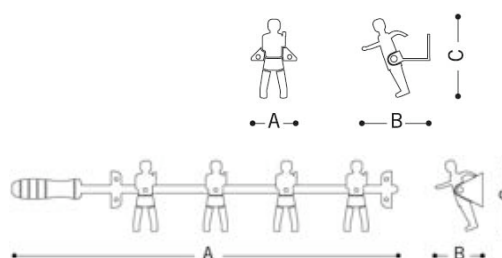

Nostalgia
Retro
Game
Usable

LOCATION:

Gift stores
Museum stores
Children rooms

MEASURES:

- Wall Champions 4: 67x9x13 cm / 26x3,5x5 in
- Wall Champions 1: 6x10x13 cm / 2x4x5 in

WEIGHT:

- Wall Champions 4: 2,05 kg / 4,52 lb
- Wall Champions 1: 0,33 kg / 0,73 lb