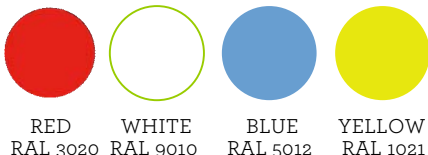

RS#3

by *RAFAEL RODRÍGUEZ*

DESCRIPTION:

Finally, a football table for everyone. The RS#3 lets you enjoy the same sensations as its bigger cousin the RS#2 but with new features.

It's all-terrain: the same model for indoor and outdoor. Its new lines and legs make it lighter (20 kilos less than RS#2). But without losing strength and stability.

It introduces more colors to the RS range. RS#3 comes in white, red, blue and yellow to add a touch of color to every match. Its eye-catching legs are always white, as are the handles. And each color comes with standard teams (green, yellow, blue, red ...).

It's made in high-quality materials, such as the weather resistant steel with cataphoresis coating process. And price is smaller and more economical.

MATERIALS:

Structure: Steel with cataphoresis coating process.
Polyester paint.

ACCESSORIES:

- Optional protective cover
- Optional customized players (sex, colors and teams)

COLORS:

USE:

Indoor / Outdoor

EVOKE:

Modern / Cool / In
Spare time / Leisure
Friends / Party

LOCATION:

Garden / By the swimming pool
Terrace
Pub / Bar
Installations / Contract
Sport clubs
Gift shops
Leisure areas
Studios / Offices (architects, designers...)