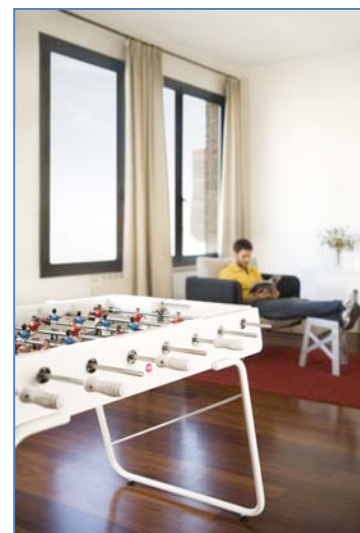

RS#3

by *RAFAEL RODRÍGUEZ*

DESCRIPTION:

Finally, a football table for everyone. The RS#3 lets you enjoy the same sensations as its bigger cousin the RS#2 but with new features.

It's all-terrain: the same model for indoor and outdoor. Its new lines and legs make it lighter (20 kilos less than RS#2). But without losing strength and stability.

It introduces more colors to the RS range. RS#3 comes in white, red, blue and yellow to add a touch of color to every match. Its eye-catching legs are always white, as are the handles. And each color comes with standard teams (green, yellow, blue, red ...).

ACCESSORIES:

- Optional protective cover
- Optional customized players (sex, colors and teams)

COLORS:

USE:

Indoor / Outdoor

EVOKE:

Modern / Cool / In
Spare time / Leisure
Friends / Party

LOCATION:

Garden / By the swimming pool
Terrace
Pub / Bar
Installations / Contract
Sport clubs
Gift shops
Leisure areas
Studios / Offices (architects, designers...)

MEASURES: 151x131x93 cm / 59,5x51,6x36,6 in

WEIGHT: 69,00 kg / 152 lb