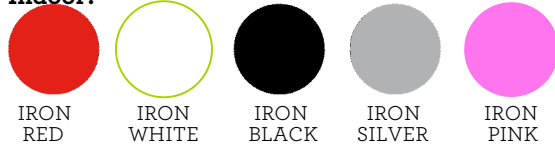

The layout of the players and choice of team colours is 100% customizable. And now you can choose if you want boys or **Ella**, the first female football table player.

MATERIALS:

Structure: Steel painted in smooth finish polyester paint. Stainless steel (RS#2 Inox model).

ACCESSORIES:

Protective cover for the outdoor stainless steel version (RS#2 Inox).

COLOURS:

Indoor:

IRON
RED

IRON
WHITE

IRON
BLACK

IRON
SILVER