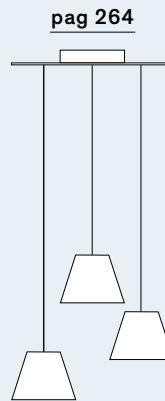

Dina: Suspension

cod: H1

Light Source	MID POWER LED
Power	7 Watt
Kelvin	2.700
Lumen	460
CRI	90

Catalogue

Dina: Table

cod: T1

Light Source	MID POWER LED
Power	8,2 Watt
Kelvin	2.700
Dimmer	push button
Lumen	600
CRI	90