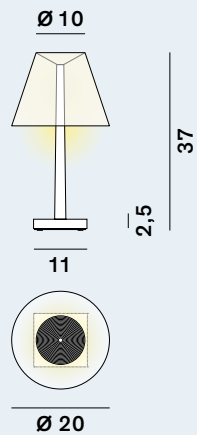

Dina: Suspension

cod: H1

Light Source	MID POWER LED
Power	7 Watt
Kelvin	2.700
Lumen	460
CRI	90

Catalogue

Dina: Table

cod: T1

Light Source	MID POWER LED
Power	8,2 Watt
Kelvin	2.700
Dimmer	push button
Lumen	600
CRI	90