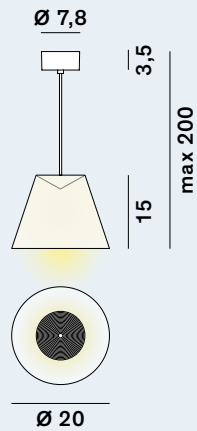

Dina: Suspension

cod: H1

Light Source	MID POWER LED
Power	7 Watt
Kelvin	2.700
Lumen	460
CRI	90

Catalogue

Dina: Table

cod: T1

Light Source	MID POWER LED
Power	8,2 Watt
Kelvin	2.700
Dimmer	push button
Lumen	600
CRI	90