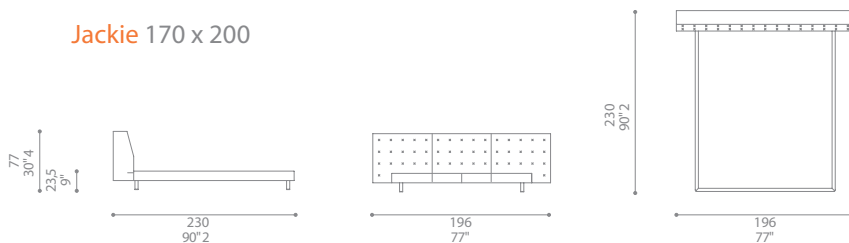

Jackie

Design: Jean-Marie Massaud

Jackie 120 x 200

Jackie 120 x 210

Jackie 160 x 200

Jackie 160 x 210

Jackie 170 x 200

Dimensioni espresse in centimetri; sono possibili variazioni dimensionali del +/- 2%
All dimensions and sizes are in centimetres, dimensional variations of +/- 2% are possible

Jackie 170 x 210

Jackie 180 x 200

Jackie 180 x 210

Dimensioni espresse in centimetri; sono possibili variazioni dimensionali del +/- 2%
All dimensions and sizes are in centimetres, dimensional variations of +/- 2% are possible