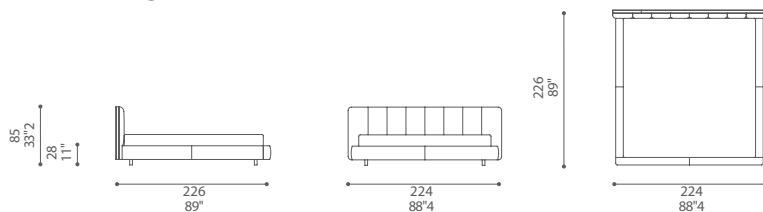

Flavia

Design: Patrick Norguet

Flavia 180x200/210/220

Flavia 170x200/210/220

Flavia 160x200/210/220

Flavia 120x200/210/220

Flavia California King 183x214

Dimensioni espresse in centimetri; sono possibili variazioni dimensionali del +/- 2%
 All dimensions and sizes are in centimetres, dimensional variations of +/- 2% are possible

Flavia King 193x203

Flavia Queen 153x203

Dimensioni espresse in centimetri; sono possibili variazioni dimensionali del +/- 2%
All dimensions and sizes are in centimetres, dimensional variations of +/- 2% are possible