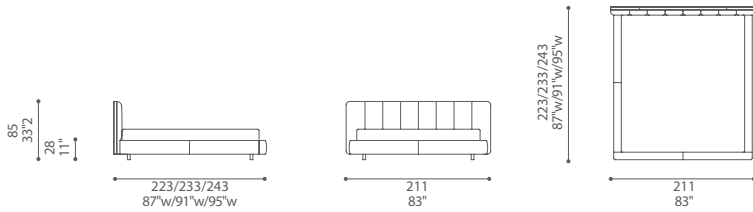

Flavia

Design: Patrick Norguet

Flavia 180x200/210/220

Flavia 170x200/210/220

Flavia 160x200/210/220

Flavia 120x200/210/220

Flavia California King 183x214

Dimensioni espresse in centimetri; sono possibili variazioni dimensionali del +/- 2%
 All dimensions and sizes are in centimetres, dimensional variations of +/- 2% are possible

Flavia King 193x203

Flavia Queen 153x203

Dimensioni espresse in centimetri; sono possibili variazioni dimensionali del +/- 2%
All dimensions and sizes are in centimetres, dimensional variations of +/- 2% are possible