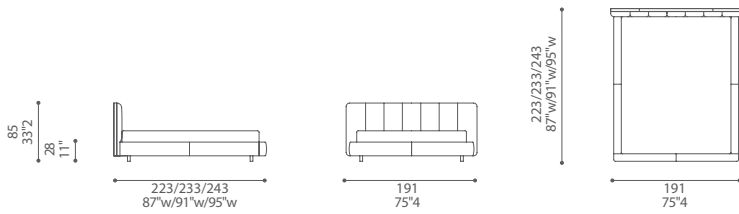

Flavia

Design: Patrick Norguet

Flavia 180x200/210/220

Flavia 170x200/210/220

Flavia 160x200/210/220

Flavia 120x200/210/220

Flavia California King 183x214

Dimensioni espresse in centimetri; sono possibili variazioni dimensionali del +/- 2%
 All dimensions and sizes are in centimetres, dimensional variations of +/- 2% are possible

Flavia King 193x203

Flavia Queen 153x203

Dimensioni espresse in centimetri; sono possibili variazioni dimensionali del +/- 2%
All dimensions and sizes are in centimetres, dimensional variations of +/- 2% are possible