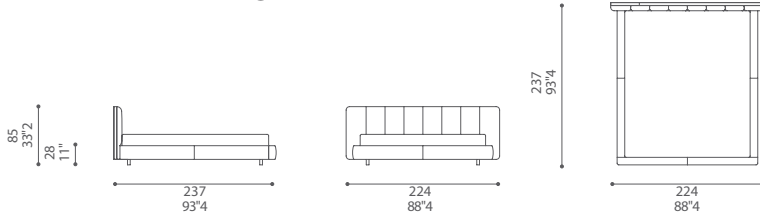

Flavia

Design: Patrick Norguet

Flavia 180x200/210/220

Flavia 170x200/210/220

Flavia 160x200/210/220

Flavia 120x200/210/220

Flavia California King 183x214

Dimensioni espresse in centimetri; sono possibili variazioni dimensionali del +/- 2%
 All dimensions and sizes are in centimetres, dimensional variations of +/- 2% are possible

Flavia King 193x203

Flavia Queen 153x203

Dimensioni espresse in centimetri; sono possibili variazioni dimensionali del +/- 2%
All dimensions and sizes are in centimetres, dimensional variations of +/- 2% are possible