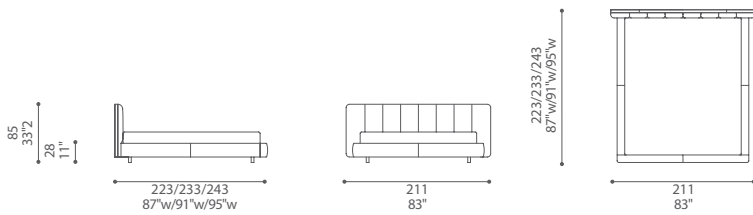

Flavia

Design: Patrick Norguet

Flavia 180x200/210/220

Flavia 170x200/210/220

Flavia 160x200/210/220

Flavia 120x200/210/220

Flavia California King 183x214

Dimensioni espresse in centimetri; sono possibili variazioni dimensionali del +/- 2%
 All dimensions and sizes are in centimetres, dimensional variations of +/- 2% are possible

Flavia King 193x203

Flavia Queen 153x203

Dimensioni espresse in centimetri; sono possibili variazioni dimensionali del +/- 2%
All dimensions and sizes are in centimetres, dimensional variations of +/- 2% are possible