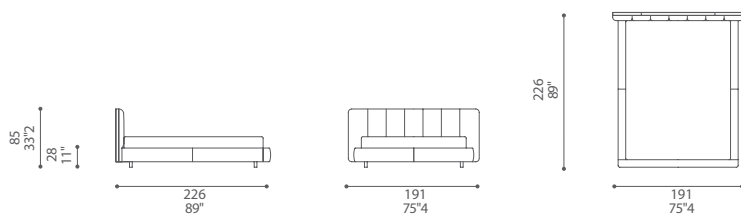

Flavia

Design: Patrick Norguet

Flavia 180x200/210/220

Flavia 170x200/210/220

Flavia 160x200/210/220

Flavia 120x200/210/220

Flavia California King 183x214

Dimensioni espresse in centimetri; sono possibili variazioni dimensionali del +/- 2%
 All dimensions and sizes are in centimetres, dimensional variations of +/- 2% are possible

Flavia King 193x203

Flavia Queen 153x203

Dimensioni espresse in centimetri; sono possibili variazioni dimensionali del +/- 2%
All dimensions and sizes are in centimetres, dimensional variations of +/- 2% are possible