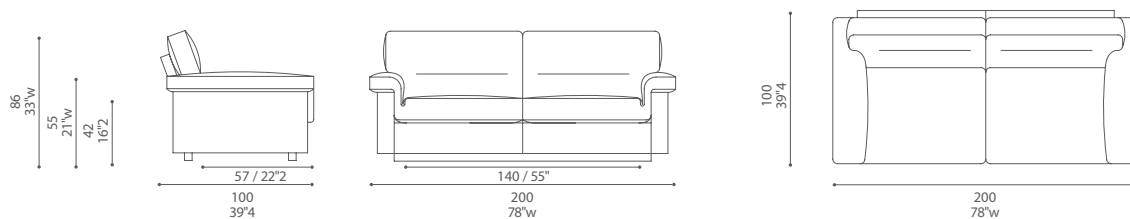

Orazio

Design: R. & D. Poltrona Frau

Orazio 2-seater sofa

Orazio 2-seater large sofa

Dimensioni espresse in centimetri; sono possibili variazioni dimensionali del +/- 2%
All dimensions and sizes are in centimetres, dimensional variations of +/- 2% are possible