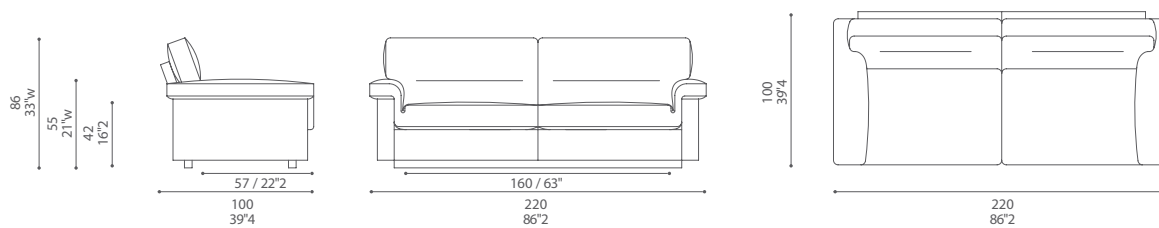

Orazio

Design: R. & D. Poltrona Frau

Orazio 2-seater sofa

Orazio 2-seater large sofa

Dimensioni espresse in centimetri; sono possibili variazioni dimensionali del +/- 2%
All dimensions and sizes are in centimetres, dimensional variations of +/- 2% are possible