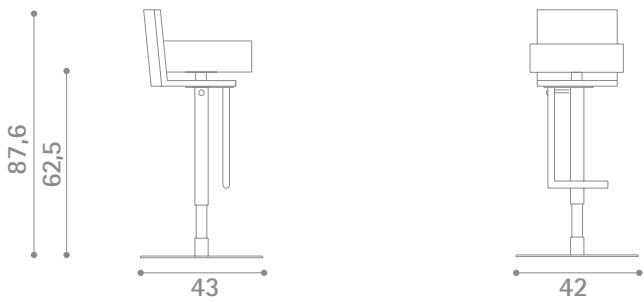

Le Spighe

Design: Claudio Silvestrin

Le Spighe Swivel stool with height adjustment

Le Spighe Swivel stool

Dimensioni espresse in centimetri; sono possibili variazioni dimensionali del +/- 2%
All dimensions and sizes are in centimetres, dimensional variations of +/- 2% are possible