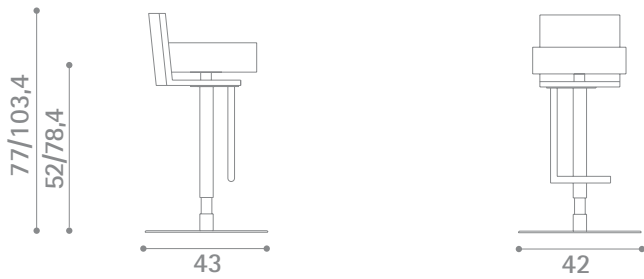

Le Spighe

Design: Claudio Silvestrin

Le Spighe Swivel stool with height adjustment

Le Spighe Swivel stool

Dimensioni espresse in centimetri; sono possibili variazioni dimensionali del +/- 2%
All dimensions and sizes are in centimetres, dimensional variations of +/- 2% are possible