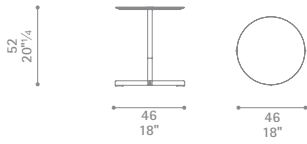

Bob

Design: Jean-Marie Massaud

Dimensioni espresse in centimetri; sono possibili variazioni dimensionali del +/- 2%
 All dimensions and sizes are in centimetres, dimensional variations of +/- 2% are possible