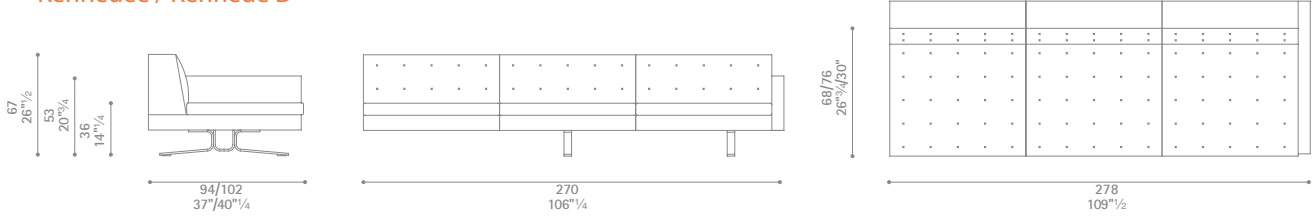

Dimensioni espresse in centimetri; sono possibili variazioni dimensionali del +/- 2%
 All dimensions and sizes are in centimetres, dimensional variations of +/- 2% are possible

Kennedee / Kennede D Coffee table

Kennedee / Kennede D

Kennedee / Kennede D

Kennedee / Kennede D

Kennedee / Kennede D

Kennedee / Kennede D

Dimensioni espresse in centimetri; sono possibili variazioni dimensionali del +/- 2%
 All dimensions and sizes are in centimetres, dimensional variations of +/- 2% are possible

Kennedee / Kennede D

Kennedee / Kennede D

Kennedee / Kennede D

Kennedee / Kennede D Corner unit 45

Kennedee / Kennede D Corner unit 30

Dimensioni espresse in centimetri; sono possibili variazioni dimensionali del +/- 2%
 All dimensions and sizes are in centimetres, dimensional variations of +/- 2% are possible