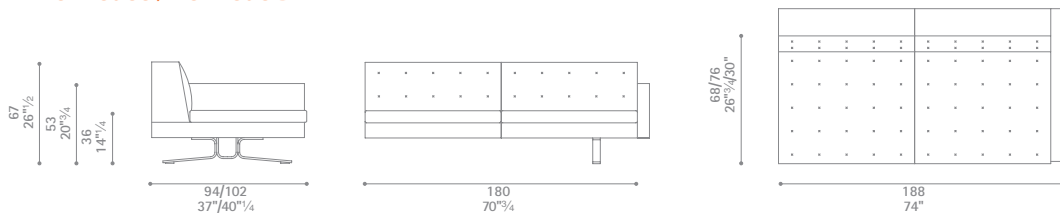

Dimensioni espresse in centimetri; sono possibili variazioni dimensionali del +/- 2%
 All dimensions and sizes are in centimetres, dimensional variations of +/- 2% are possible

Kennedee / Kennede D Coffee table

Kennedee / Kennede D

Kennedee / Kennede D

Kennedee / Kennede D

Kennedee / Kennede D

Kennedee / Kennede D

Dimensioni espresse in centimetri; sono possibili variazioni dimensionali del +/- 2%
 All dimensions and sizes are in centimetres, dimensional variations of +/- 2% are possible

Kennedee / Kennede D

Kennedee / Kennede D

Kennedee / Kennede D

Kennedee / Kennede D Corner unit 45

Kennedee / Kennede D Corner unit 30

Dimensioni espresse in centimetri; sono possibili variazioni dimensionali del +/- 2%
 All dimensions and sizes are in centimetres, dimensional variations of +/- 2% are possible

Kennedee / Kennede D

Kennedee / Kennede D

Dimensioni espresse in centimetri; sono possibili variazioni dimensionali del +/- 2%
All dimensions and sizes are in centimetres, dimensional variations of +/- 2% are possible