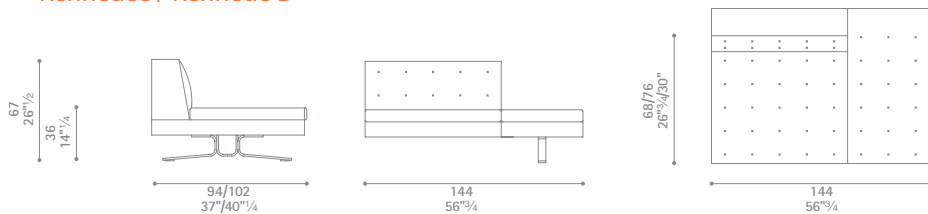

Dimensioni espresse in centimetri; sono possibili variazioni dimensionali del +/- 2%
 All dimensions and sizes are in centimetres, dimensional variations of +/- 2% are possible

Kennedee / Kennede D Coffee table

Kennedee / Kennede D

Kennedee / Kennede D

Kennedee / Kennede D

Kennedee / Kennede D

Kennedee / Kennede D

Dimensioni espresse in centimetri; sono possibili variazioni dimensionali del +/- 2%
 All dimensions and sizes are in centimetres, dimensional variations of +/- 2% are possible

Kennedee / Kennede D

Kennedee / Kennede D

Kennedee / Kennede D

Kennedee / Kennede D Corner unit 45

Kennedee / Kennede D Corner unit 30

Dimensioni espresse in centimetri; sono possibili variazioni dimensionali del +/- 2%
 All dimensions and sizes are in centimetres, dimensional variations of +/- 2% are possible