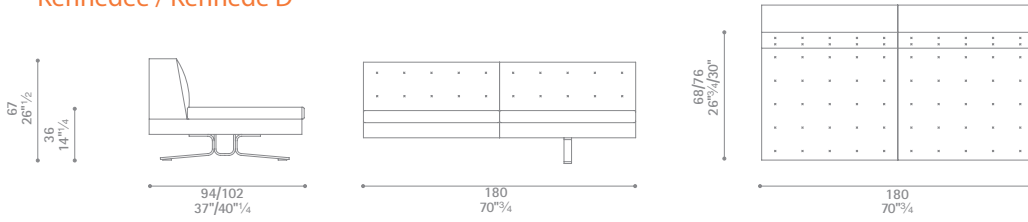

Dimensioni espresse in centimetri; sono possibili variazioni dimensionali del +/- 2%
 All dimensions and sizes are in centimetres, dimensional variations of +/- 2% are possible

Kennedee / Kennede D Coffee table

Kennedee / Kennede D

Kennedee / Kennede D

Kennedee / Kennede D

Kennedee / Kennede D

Kennedee / Kennede D

Dimensioni espresse in centimetri; sono possibili variazioni dimensionali del +/- 2%
 All dimensions and sizes are in centimetres, dimensional variations of +/- 2% are possible

Kennedee / Kennede D

Kennedee / Kennede D

Kennedee / Kennede D

Kennedee / Kennede D Corner unit 45

Kennedee / Kennede D Corner unit 30

Dimensioni espresse in centimetri; sono possibili variazioni dimensionali del +/- 2%
 All dimensions and sizes are in centimetres, dimensional variations of +/- 2% are possible