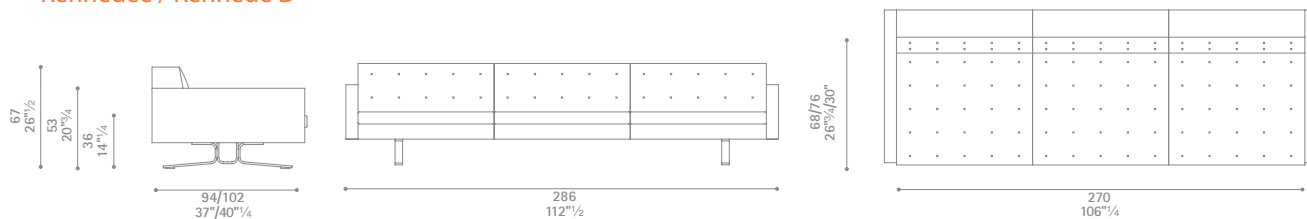

Kennedee / Kennede D