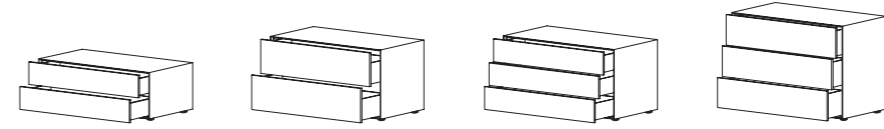

# NEX PUR BOX TYPES AND ACCESSORY

All boxes ship "ready to use", i.e. already assembled. Only the standard series gliding legs, or corner legs to be ordered separately (for an additional charge), need to be assembled. You can compensate for any uneven sections of flooring by means of either of the adjustable leg variations. The fronts open at a touch. The standard version comes with the hinges of the individual doors on the left. This can be changed to the right with very little additional effort.

Door	Door	Door
50	75	100
43.3 115.6 42.9	68.3 115.6 42.9	93.3 115.6 42.9
yes incl. 1 shelf	yes incl. 1 shelf	yes incl. 2 shelves
1573878	1536778	2016300

Media flap
37.5
33.1 2 x 56.8 42.9
yes incl. shelf / 2 cable outl.
2018000