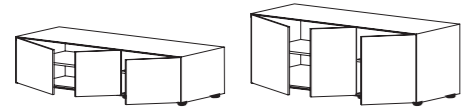

Door	Door	Door
50	75	100
43.3 115.6 42.9	68.3 115.6 42.9	93.3 115.6 42.9
yes incl. 1 shelf	yes incl. 1 shelf	yes incl. 2 shelves
1573878	1536778	2016300

Media flap
37.5
33.1 2 x 56.8 42.9
yes incl. shelf / 2 cable outl.
2018000

Drawer	Drawer	Drawer	Drawer
50	75	75	100
18.6 / 16.3 111.5 37.4	31.0 / 28.8 111.5 37.4	18.7 / 20.2 / 18.5 111.5 37.4	27.0 / 28.6 / 24.8 111.5 37.4
yes -	yes -	yes -	yes -
1573881	2020200	1536776	2016500

**W 120** D 48

Height (excl. feet)
IH
IW
ID
Reinforcement rail
Additional information
Article number

Door / Door	Door / Door
50	75
43.3 116.6 / 57.0 42.9	68.3 116.6 / 57.0 42.9
yes incl. 1 shelf	yes incl. 1 shelf
2020600	2020500