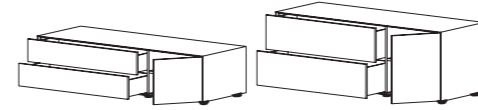

Drawer	Drawer	Drawer	Drawer
50	75	75	100
18.6 / 16.3 111.5 37.4	31.0 / 28.8 111.5 37.4	18.7 / 20.2 / 18.5 111.5 37.4	27.0 / 28.6 / 24.8 111.5 37.4
yes -	yes -	yes -	yes -
1573881	2020200	1536776	2016500

**W 120** D 48

Height (excl. feet)
IH
IW
ID
Reinforcement rail
Additional information
Article number

Door / Door	Door / Door
50	75
43.3 116.6 / 57.0 42.9	68.3 116.6 / 57.0 42.9
yes incl. 1 shelf	yes incl. 1 shelf
2020600	2020500

Media flap
37.5
33.1 2 x 86.8 42.9
yes incl. shelf / 2 cable outl.
2020700

Drawer / Door	Drawer / Door
50	75
18.6 / 16.3 / 45.6 111.5 / 58.1 37.4 / 42.9	31.0 / 28.8 / 70.6 111.5 / 58.1 37.4 / 42.9
yes incl. 1 shelf	yes incl. 1 shelf
2020400	2020300

**W 180** D 48

Height (excl. feet)
IH
IW
ID
Reinforcement rail
Additional information
Article number

Shelf	Shelf	Shelf	Shelf	Shelf	Shelf
120	60	120	60	90	60
Door 120 white, MDF lacquered	Media flap 120 white, MDF lacquered	Door / Door 180 white, MDF lacquered	Door / Door 180 white, MDF lacquered	Media flap 180 white, MDF lacquered	Drawer / Door 180 white, MDF lacquered
1564069	2018100	2021000	2020900	2021100	2020800