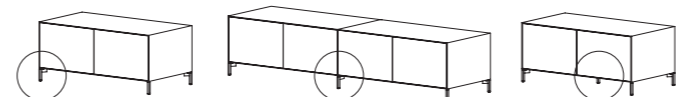

**W 120** D 48

Height (excl. feet)
IH
IW
ID
Reinforcement rail
Additional information
Article number

Door / Door	Door / Door
50	75
43.3 116.6 / 57.0 42.9	68.3 116.6 / 57.0 42.9
yes incl. 1 shelf	yes incl. 1 shelf
2020600	2020500

Media flap
37.5
33.1 2 x 86.8 42.9
yes incl. shelf / 2 cable outl.
2020700

Drawer / Door	Drawer / Door
50	75
18.6 / 16.3 / 45.6 111.5 / 58.1 37.4 / 42.9	31.0 / 28.8 / 70.6 111.5 / 58.1 37.4 / 42.9
yes incl. 1 shelf	yes incl. 1 shelf
2020400	2020300

**W 180** D 48

Height (excl. feet)
IH
IW
ID
Reinforcement rail
Additional information
Article number

Shelf	Shelf	Shelf	Shelf	Shelf	Shelf
120	60	120	60	90	60
Door 120 white, MDF lacquered	Media flap 120 white, MDF lacquered	Door / Door 180 white, MDF lacquered	Door / Door 180 white, MDF lacquered	Media flap 180 white, MDF lacquered	Drawer / Door 180 white, MDF lacquered
1564069	2018100	2021000	2020900	2021100	2020800