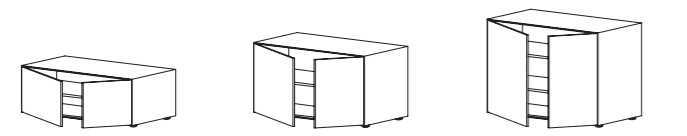

# NEX PUR BOX TYPES AND ACCESSORY

All boxes ship "ready to use", i.e. already assembled. Only the standard series gliding legs, or corner legs to be ordered separately (for an additional charge), need to be assembled. You can compensate for any uneven sections of flooring by means of either of the adjustable leg variations. The fronts open at a touch. The standard version comes with the hinges of the individual doors on the left. This can be changed to the right with very little additional effort.

Door	Door	Door
50	75	100
43.3 115.6 42.9	68.3 115.6 42.9	93.3 115.6 42.9
yes incl. 1 shelf	yes incl. 1 shelf	yes incl. 2 shelves
1573878	1536778	2016300

Media flap
37.5
33.1 2 x 56.8 42.9
yes incl. shelf / 2 cable outl.
2018000