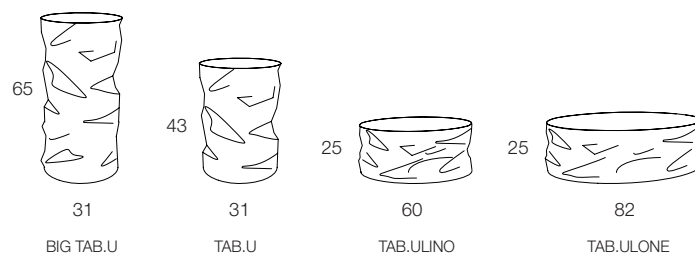

## TAB.U COLLECTION

design Bruno Rainaldi

2004/2009

STOOL in hand-wrinkled aluminium with massive wood internal structure. Dark grey non-skid cushion in thick felt. Finishing: satined aluminium, chromed, mirror gold, polished white and black. Dimensions: Ø31xh43, Ø31xh65

TABLE on wheels, in hand-wrinkled aluminium with massive wood internal structure. Finishing: satined aluminium/mirror top, chromed/mirror top, gold/gold mirror top, black/black glass top, white/white glass top.

Dimensions: Ø60xh25, Ø82xh25 cm

Note: Being hand-crafted every piece is unique.

### Dimensions: