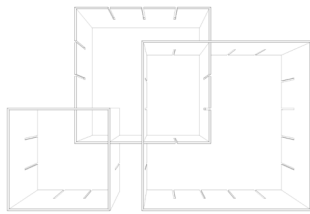

KONNEX is aimed at people who enjoy constantly redesigning and organising their surroundings. And with this innovative new slot-in system, exactly that is possible. A basic set, comprising three modules, can be individually arranged to form a shelf unit. In addition, different numbers of basic sets can be added to form a unique shelf space: the comb-like slits are inserted into the side walls of another cube to form a large shelving system. The way you decide to piece them together is variable depending on your preference and the occasion and can therefore be adapted to every space and every situation.

	Länge Length	Breite Width	Tiefe Depth
kleine Box / small box	312	312	312 / 200
mittlere Box / medium box	414	414	312 / 200
große Box / large box	516	516	312 / 200

KONNEX ANWENDUNGSBEISPIELE

KONNEX EXAMPLES OF USE

1]

2]

3]

4]

5]

6]

1] 3er Set
L 924 mm, H 720 mm, T 312 mm

4] 3er Set
L 618 mm, H 924 mm, T 312 mm

2] 3er Set
L 1026 mm, H 618 mm, T 312 mm

5] 3er Set
L 720 mm, H 924 mm, T 312 mm

3] 3er Set
L 924 mm, H 618 mm, T 312 mm

6] 3er Set
L 618 mm, H 1026 mm, T 312 mm

7]

8]

9]

10]