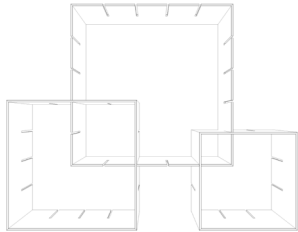

KONNEX is aimed at people who enjoy constantly redesigning and organising their surroundings. And with this innovative new slot-in system, exactly that is possible. A basic set, comprising three modules, can be individually arranged to form a shelf unit. In addition, different numbers of basic sets can be added to form a unique shelf space: the comb-like slits are inserted into the side walls of another cube to form a large shelving system. The way you decide to piece them together is variable depending on your preference and the occasion and can therefore be adapted to every space and every situation.

	Länge Length	Breite Width	Tiefe Depth
kleine Box / small box	312	312	312 / 200
mittlere Box / medium box	414	414	312 / 200
große Box / large box	516	516	312 / 200

KONNEX ANWENDUNGSBEISPIELE

KONNEX EXAMPLES OF USE

1]

2]

3]

4]

5]

6]

1] 3er Set
L 924 mm, H 720 mm, T 312 mm

4] 3er Set
L 618 mm, H 924 mm, T 312 mm

2] 3er Set
L 1026 mm, H 618 mm, T 312 mm

5] 3er Set
L 720 mm, H 924 mm, T 312 mm

3] 3er Set
L 924 mm, H 618 mm, T 312 mm

6] 3er Set
L 618 mm, H 1026 mm, T 312 mm

7]

8]

9]

10]