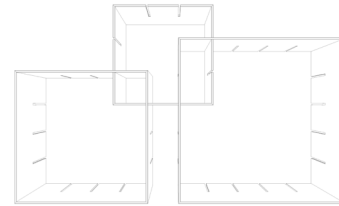

KONNEX is aimed at people who enjoy constantly redesigning and organising their surroundings. And with this innovative new slot-in system, exactly that is possible. A basic set, comprising three modules, can be individually arranged to form a shelf unit. In addition, different numbers of basic sets can be added to form a unique shelf space: the comb-like slits are inserted into the side walls of another cube to form a large shelving system. The way you decide to piece them together is variable depending on your preference and the occasion and can therefore be adapted to every space and every situation.

	Länge Length	Breite Width	Tiefe Depth
kleine Box / small box	312	312	312 / 200
mittlere Box / medium box	414	414	312 / 200
große Box / large box	516	516	312 / 200

KONNEX ANWENDUNGSBEISPIELE

KONNEX EXAMPLES OF USE

1]

2]

3]

4]

5]

6]

1] 3er Set
L 924 mm, H 720 mm, T 312 mm

4] 3er Set
L 618 mm, H 924 mm, T 312 mm

2] 3er Set
L 1026 mm, H 618 mm, T 312 mm

5] 3er Set
L 720 mm, H 924 mm, T 312 mm

3] 3er Set
L 924 mm, H 618 mm, T 312 mm

6] 3er Set
L 618 mm, H 1026 mm, T 312 mm

7]

8]

9]

10]