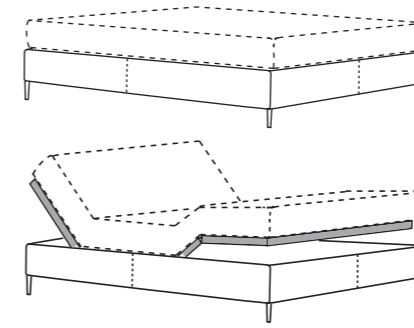

Boxspring Bett / Boxspring bed

Breiten / widths: 100 / 120* / 140* / 160 / 180 / 200cm
Gesamtlänge / complete length: 200cm
Höhe Boxspring / height boxspring: 25cm
Fußhöhe / height leg: 13cm

*nicht für motorische Verstellung / *not possible with motorized adjustment