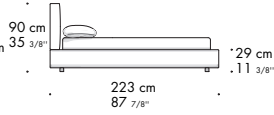

Minotti

Copyright © Minotti S.p.A. - All rights reserved