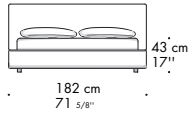

BARTLETT LETTO

Design: Gordon Guillaumier

materasso da cm. 160x200
matress 63x 78 3/4"