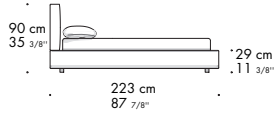

Minotti

Copyright © Minotti S.p.A. - All rights reserved