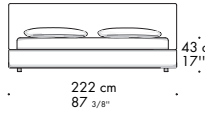

Minotti

Copyright © Minotti S.p.A. - All rights reserved