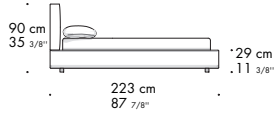

BARTLETT LETTO

Design: Gordon Guillaumier

materasso da cm. 160x200
matress 63x 78 3/4"