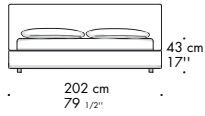

Minotti

Copyright © Minotti S.p.A. - All rights reserved