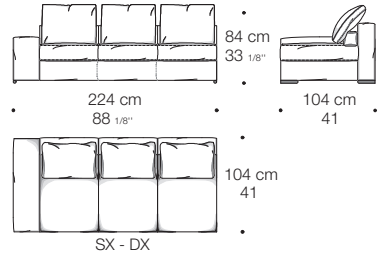

JAGGER SCHIENALE ALTO HIGH BACK

Design: Rodolfo Dordoni

Minotti

Copyright © Minotti S.p.A. - All rights reserved

Minotti

Copyright © Minotti S.p.A. - All rights reserved

Minotti

Copyright © Minotti S.p.A. - All rights reserved