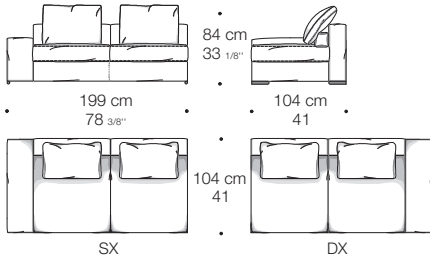

JAGGER SCHIENALE ALTO HIGH BACK

Design: Rodolfo Dordoni

Minotti

Copyright © Minotti S.p.A. - All rights reserved

Minotti

Copyright © Minotti S.p.A. - All rights reserved

Minotti

Copyright © Minotti S.p.A. - All rights reserved