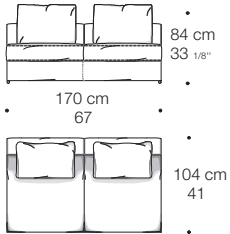

JAGGER SCHIENALE ALTO HIGH BACK

Design: Rodolfo Dordoni

Minotti

Copyright © Minotti S.p.A. - All rights reserved

Minotti

Copyright © Minotti S.p.A. - All rights reserved

Minotti

Copyright © Minotti S.p.A. - All rights reserved