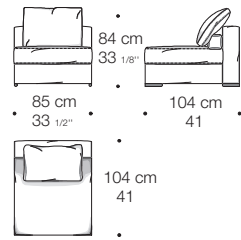

JAGGER SCHIENALE ALTO HIGH BACK

Design: Rodolfo Dordoni

Minotti

Copyright © Minotti S.p.A. - All rights reserved

Minotti

Copyright © Minotti S.p.A. - All rights reserved

Minotti

Copyright © Minotti S.p.A. - All rights reserved