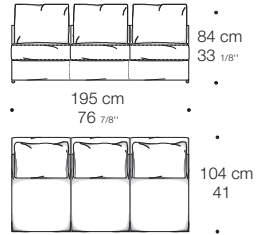

JAGGER SCHIENALE ALTO HIGH BACK

Design: Rodolfo Dordoni

Minotti

Copyright © Minotti S.p.A. - All rights reserved

Minotti

Copyright © Minotti S.p.A. - All rights reserved

Minotti

Copyright © Minotti S.p.A. - All rights reserved