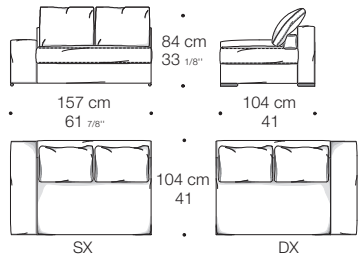

JAGGER SCHIENALE ALTO HIGH BACK

Design: Rodolfo Dordoni

Minotti

Copyright © Minotti S.p.A. - All rights reserved

Minotti

Copyright © Minotti S.p.A. - All rights reserved

Minotti

Copyright © Minotti S.p.A. - All rights reserved