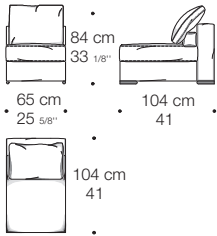

JAGGER SCHIENALE ALTO HIGH BACK

Design: Rodolfo Dordoni

Minotti

Copyright © Minotti S.p.A. - All rights reserved

Minotti

Copyright © Minotti S.p.A. - All rights reserved

Minotti

Copyright © Minotti S.p.A. - All rights reserved