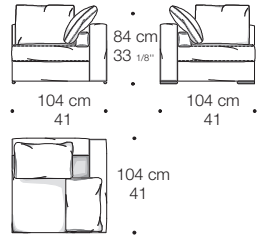

JAGGER SCHIENALE ALTO HIGH BACK

Design: Rodolfo Dordoni

Minotti

Copyright © Minotti S.p.A. - All rights reserved

Minotti

Copyright © Minotti S.p.A. - All rights reserved

Minotti

Copyright © Minotti S.p.A. - All rights reserved