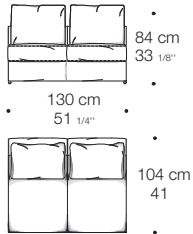

JAGGER SCHIENALE ALTO HIGH BACK

Design: Rodolfo Dordoni

Minotti

Copyright © Minotti S.p.A. - All rights reserved

Minotti

Copyright © Minotti S.p.A. - All rights reserved

Minotti

Copyright © Minotti S.p.A. - All rights reserved