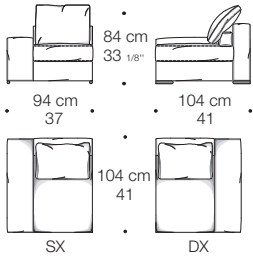

JAGGER SCHIENALE ALTO HIGH BACK

Design: Rodolfo Dordoni

Minotti

Copyright © Minotti S.p.A. - All rights reserved

Minotti

Copyright © Minotti S.p.A. - All rights reserved

Minotti

Copyright © Minotti S.p.A. - All rights reserved