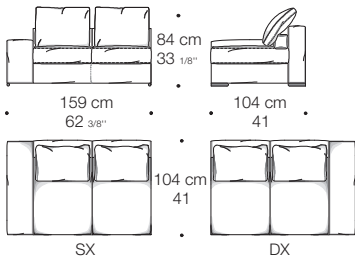

JAGGER SCHIENALE ALTO HIGH BACK

Design: Rodolfo Dordoni

Minotti

Copyright © Minotti S.p.A. - All rights reserved

Minotti

Copyright © Minotti S.p.A. - All rights reserved

Minotti

Copyright © Minotti S.p.A. - All rights reserved