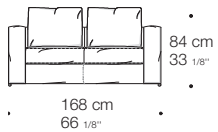

JAGGER SCHIENALE ALTO BRACCIOLO ALTO HIGH ARMREST HIGH BACK

Design: Rodolfo Dordoni

SX

DX

Minotti

Copyright © Minotti S.p.A. - All rights reserved

Minotti

Copyright © Minotti S.p.A. - All rights reserved