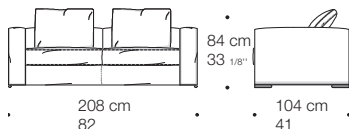

JAGGER SCHIENALE ALTO BRACCIOLO ALTO HIGH ARMREST HIGH BACK

Design: Rodolfo Dordoni

SX

DX

Minotti

Copyright © Minotti S.p.A. - All rights reserved

Minotti

Copyright © Minotti S.p.A. - All rights reserved