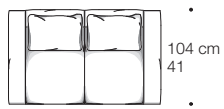

JAGGER SCHIENALE ALTO BRACCIOLO ALTO HIGH ARMREST HIGH BACK

Design: Rodolfo Dordoni

SX

DX

Minotti

Copyright © Minotti S.p.A. - All rights reserved

Minotti

Copyright © Minotti S.p.A. - All rights reserved