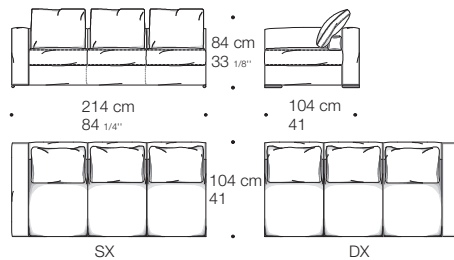

JAGGER SCHIENALE ALTO BRACCIOLO ALTO HIGH ARMREST HIGH BACK

Design: Rodolfo Dordoni

SX

DX

Minotti

Copyright © Minotti S.p.A. - All rights reserved

Minotti

Copyright © Minotti S.p.A. - All rights reserved