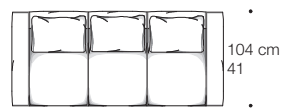

JAGGER SCHIENALE ALTO BRACCIOLO ALTO HIGH ARMREST HIGH BACK

Design: Rodolfo Dordoni

SX

DX

Minotti

Copyright © Minotti S.p.A. - All rights reserved

Minotti

Copyright © Minotti S.p.A. - All rights reserved