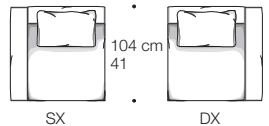

JAGGER SCHIENALE ALTO BRACCIOLO ALTO HIGH ARMREST HIGH BACK

Design: Rodolfo Dordoni

SX

DX

Minotti

Copyright © Minotti S.p.A. - All rights reserved

Minotti

Copyright © Minotti S.p.A. - All rights reserved