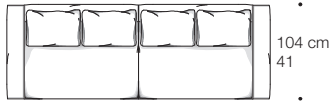

JAGGER SCHIENALE ALTO BRACCIOLO ALTO HIGH ARMREST HIGH BACK

Design: Rodolfo Dordoni

SX

DX

Minotti

Copyright © Minotti S.p.A. - All rights reserved

Minotti

Copyright © Minotti S.p.A. - All rights reserved