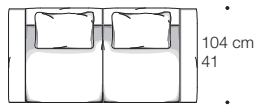

JAGGER SCHIENALE ALTO BRACCIOLO ALTO HIGH ARMREST HIGH BACK

Design: Rodolfo Dordoni

SX

DX

Minotti

Copyright © Minotti S.p.A. - All rights reserved

Minotti

Copyright © Minotti S.p.A. - All rights reserved