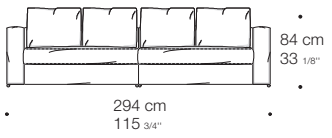

JAGGER SCHIENALE ALTO BRACCIOLO ALTO HIGH ARMREST HIGH BACK

Design: Rodolfo Dordoni

SX

DX

Minotti

Copyright © Minotti S.p.A. - All rights reserved

Minotti

Copyright © Minotti S.p.A. - All rights reserved