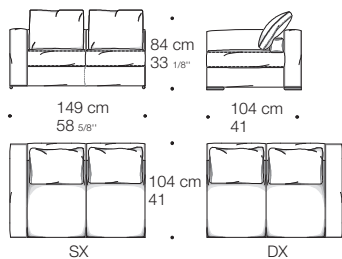

JAGGER SCHIENALE ALTO BRACCIOLO ALTO HIGH ARMREST HIGH BACK

Design: Rodolfo Dordoni

SX

DX

Minotti

Copyright © Minotti S.p.A. - All rights reserved

Minotti

Copyright © Minotti S.p.A. - All rights reserved