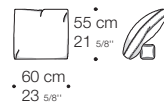

JAGGER SCHIENALE ALTO BRACCIOLO ALTO HIGH ARMREST HIGH BACK

Design: Rodolfo Dordoni

SX

DX

Minotti

Copyright © Minotti S.p.A. - All rights reserved

Minotti

Copyright © Minotti S.p.A. - All rights reserved