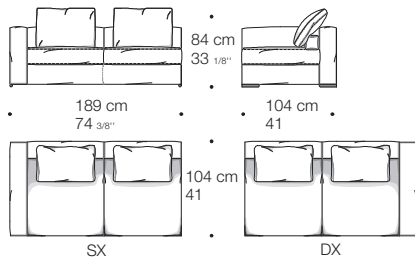

JAGGER SCHIENALE ALTO BRACCIOLO ALTO HIGH ARMREST HIGH BACK

Design: Rodolfo Dordoni

SX

DX

Minotti

Copyright © Minotti S.p.A. - All rights reserved

Minotti

Copyright © Minotti S.p.A. - All rights reserved