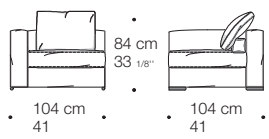

JAGGER SCHIENALE ALTO BRACCIOLO ALTO HIGH ARMREST HIGH BACK

Design: Rodolfo Dordoni

SX

DX

Minotti

Copyright © Minotti S.p.A. - All rights reserved

Minotti

Copyright © Minotti S.p.A. - All rights reserved