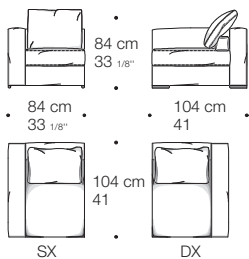

JAGGER SCHIENALE ALTO BRACCIOLO ALTO HIGH ARMREST HIGH BACK

Design: Rodolfo Dordoni

SX

DX

Minotti

Copyright © Minotti S.p.A. - All rights reserved

Minotti

Copyright © Minotti S.p.A. - All rights reserved