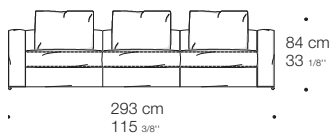

JAGGER SCHIENALE ALTO BRACCIOLO ALTO HIGH ARMREST HIGH BACK

Design: Rodolfo Dordoni

SX

DX

Minotti

Copyright © Minotti S.p.A. - All rights reserved

Minotti

Copyright © Minotti S.p.A. - All rights reserved