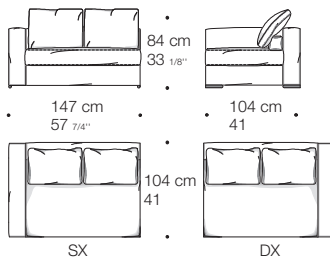

JAGGER SCHIENALE ALTO BRACCIOLO ALTO HIGH ARMREST HIGH BACK

Design: Rodolfo Dordoni

SX

DX

Minotti

Copyright © Minotti S.p.A. - All rights reserved

Minotti

Copyright © Minotti S.p.A. - All rights reserved