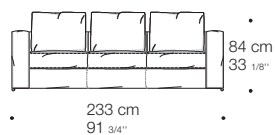

JAGGER SCHIENALE ALTO BRACCIOLO ALTO HIGH ARMREST HIGH BACK

Design: Rodolfo Dordoni

SX

DX

Minotti

Copyright © Minotti S.p.A. - All rights reserved

Minotti

Copyright © Minotti S.p.A. - All rights reserved