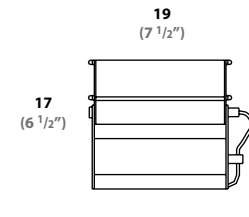

Opus	Cod. 70
300W Hal • R7s	
	Dimmer

Opus Parete	Cod. 71
300W Hal • R7s