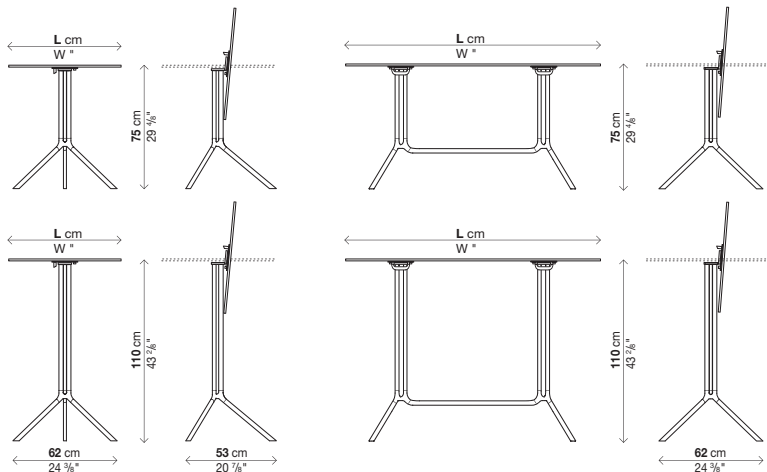

Poule

design Patrick Norguet

Tavolo con piano pieghevole.

Finitura struttura:

Alluminio verniciato bianco

Alluminio verniciato nero

Finitura piano:

Laminato bianco "Pure-white"

Laminato nero

Table with folding top

Finish of structure:

Aluminium with white lacquer

Aluminium with black lacquer

Finish of top:

"Pure-white" laminate

Black laminate

Tisch mit klappbarer Platte.

Strukturausführung:

Aluminium lackiert im Farbton weiß

Aluminium lackiert im Farbton schwarz

Ausführung der Tischplatte:

Laminat weiß "Pure-white"

Laminat schwarz

Mesa con sobre plegable.

Acabado estructura:

Aluminio barnizado color blanco

Aluminio barnizado color negro

Acabado sobre:

Laminado blanco "Pure-white"

Laminado negro

Table avec plateau pliant.

Finition de la structure:

Aluminium verni couleur blanc

Aluminium verni couleur noir

Finition du plateau:

Laminé blanc "Pure-white"

Laminé noir

Dimensions: fixed or tip-up top

Ø 60 x H 75 cm

Ø 69 x H 75 cm

L 60 x P 60 x H 75 cm

L 69 x P 69 x H 75 cm

Ø 60 x H 110 cm

Ø 69 x H 110 cm

L 60 x P 60 x H 110 cm

Ø 23⁵/₈" x H 29⁴/₈" inch

Ø 27¹/₈" x H 29⁴/₈" inch

W 23⁵/₈" x D 23⁵/₈" x H 29⁴/₈" inch

W 27¹/₈" x D 27¹/₈" x H 29⁴/₈" inch

Ø 23⁵/₈" x H 43²/₈" inch

Ø 27¹/₈" x H 43²/₈" inch

W 23⁵/₈" x D 23⁵/₈" x H 43²/₈" inch

Poule Double

Tavolo con piano pieghevole.

Finitura struttura:

Alluminio verniciato bianco

Alluminio verniciato nero

Finitura piano:

Laminato bianco "Pure-white"

Laminato nero

Table with folding top

Finish of structure:

Aluminium with white lacquer

Aluminium with black lacquer

Finish of top:

"Pure-white" laminate

Black laminate

Tisch mit klappbarer Platte.

Strukturausführung:

Aluminium lackiert im Farbton weiß

Aluminium lackiert im Farbton schwarz

Ausführung der Tischplatte:

Laminat weiß "Pure-white"

Laminat schwarz

Mesa con sobre plegable.