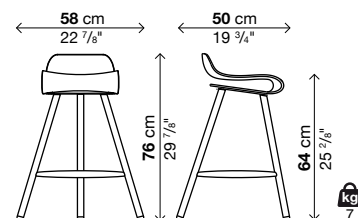

Red coral PBT (colour reference "red coral polypropylene PP07")

Code	Base finish	Vol.
05BCN08	beech wood colour to match the seat	0.25

1 stool in each package

BCN height adjustable

Designer Harry&Camila

Two new versions for the BCN stool, featuring a soft curved seat in highly resistant plastic. The frame comes with a single leg on a disc-shaped base or on a 5-spoke base with castors, always with a height-adjustable device. Available in the distinct colours of the BCN collection: white, black and fluo green for the seat, with a matching or chrome-plated frame.