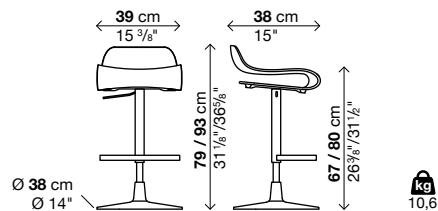

BCN height adjustable

Designer Harry&Camila

Two new versions for the BCN stool, featuring a soft curved seat in highly resistant plastic. The frame comes with a single leg on a disc-shaped base or on a 5-spoke base with castors, always with a height-adjustable device. Available in the distinct colours of the BCN collection: white, black and fluo green for the seat, with a matching or chrome-plated frame.

Metal finish:

Polished chrome steel

Steel with lacquer in a colour to match the seat

Body finish:

White PBT (colour reference "white polypropylene PP01")

Black PBT (colour reference "black polypropylene PP03")

Green PBT (colour reference "fluo green polypropylene PP06")

Red coral PBT (colour reference "red coral polypropylene PP07")

With round base

Code	Metal finish	Vol.
05BCN04	colour to match the seat polished chrome steel	0.19

1 stool in each package

With spoke base

Code	Metal finish	Vol.
05BCN06	polished chrome steel	0.19

1 stool in each package