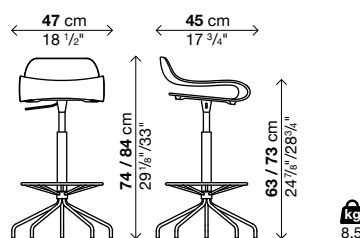

BCN height adjustable

Designer Harry&Camila

Two new versions for the BCN stool, featuring a soft curved seat in highly resistant plastic. The frame comes with a single leg on a disc-shaped base or on a 5-spoke base with castors, always with a height-adjustable device. Available in the distinct colours of the BCN collection: white, black and fluo green for the seat, with a matching or chrome-plated frame.

Metal finish:

Polished chrome steel

Steel with lacquer in a colour to match the seat

Body finish:

White PBT (colour reference "white polypropylene PP01")

Black PBT (colour reference "black polypropylene PP03")

Green PBT (colour reference "fluo green polypropylene PP06")

Red coral PBT (colour reference "red coral polypropylene PP07")

With round base

Code	Metal finish	Vol.
05BCN04	colour to match the seat polished chrome steel	0.19

1 stool in each package

With spoke base

Code	Metal finish	Vol.
05BCN06	polished chrome steel	0.19

1 stool in each package