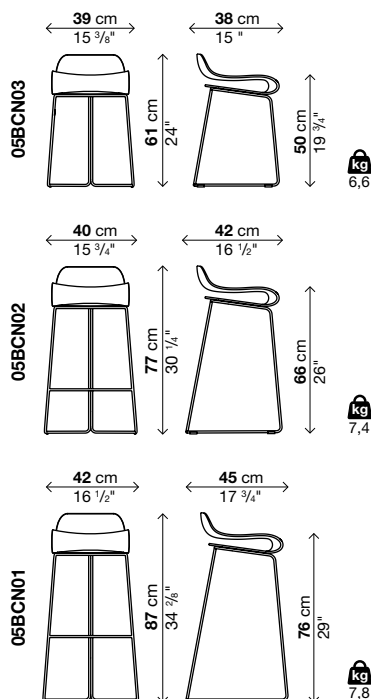

BCN fixed

Designer Harry&Camila

Research into new furnishing materials has produced the BCN stool. The seat, with its visible curves and ergonomic feel, is in special plastic, generally used as insulation for electronic components, as it is highly resistant to wear and tear, solvents and heat. It is available with a tubular steel frame with chrome finish, or in a colour to match the seat: black, white or fluorescent green.

Metal finish:

Polished chrome steel

Steel with lacquer in a colour to match the seat

Body finish:

White PBT (colour reference "white polypropylene PP01")

Black PBT (colour reference "black polypropylene PP03")

Green PBT (colour reference "fluo green polypropylene PP06")

Red coral PBT (colour reference "red coral polypropylene PP07")

Suitable for outdoor use (painted version).

Code	Height (cm.)	Legs	Vol.
05BCN01	76	colour to match the seat polished chrome steel	0.19
05BCN02	66	colour to match the seat polished chrome steel	0.19
05BCN03	50	colour to match the seat polished chrome steel	0.11

1 stool in each package