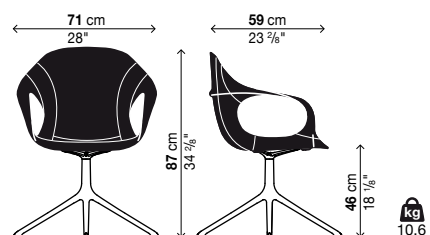

Metal finish:

Polished aluminium

Aluminium with white lacquer

Aluminium with black lacquer

Finish of cover:

Hide (C1 → C12)

“Full-grain” hide (natural or black)

| Code | Upholstery for body | Metal finish | Vol. |
|---------|---------------------|------------------------|------|
| 05ELE71 | hide C1 → C12 | polished aluminium | 0.47 |
| | | Aluminium with lacquer | |

| | | | |
|---------|-------------------|------------------------|------|
| 05ELE71 | “full-grain” hide | polished aluminium | 0.47 |
| | | Aluminium with lacquer | |

1 armchair in each package

Finishes