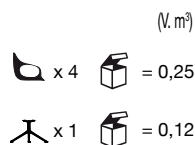

SEATS CAN BE DELIVERED READY-TO-ASSEMBLE ON REQUEST: