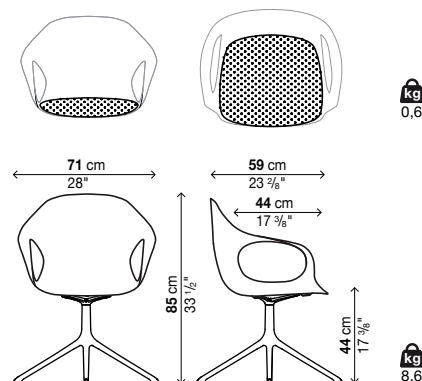

Elephant on trestle

Neuland Industriedesign

2011 sees the new version of Elephant with polished or painted die-cast aluminium swivel base.

Metal finish:

Polished aluminium

Aluminium with lacquer in a colour to match the seat

Body finish:

White polyurethane (PO1)

Black polyurethane (PO3)

Beige polyurethane (PO4)

Terracotta brown polyurethane (PO6)

Brown polyurethane (PO7)

Olive green polyurethane (PO8)

Code	Body	Metal finish	Vol.
05ELE72	polyurethane	polished aluminium	0.47
		Aluminium with lacquer	

1 armchair in each package

Removable cushion

Code	Description	Vol.
20ELE01	Black 007 fabric SCUBA (Kvadrat®)	0.02
	Beige 002 fabric SCUBA (Kvadrat®)	
	Terracotta brown 023 fabric SCUBA (Kvadrat®)	
	Brown 025 fabric SCUBA (Kvadrat®)	
	Olive green 012 fabric SCUBA (Kvadrat®)	

1 cushion in each package

SEATS CAN BE DELIVERED READY-TO-ASSEMBLE ON REQUEST:

Elephant in hide on trestle

Neuland Industriedesign

The padded version with cold-foamed polyurethane cushions upholstered in hide is even more refined and comfortable, with handcrafted stitching, which recalls the backbone of an elephant, adding a further touch of natural prestige to the concept of this chair.

Metal finish:

Polished aluminium

Aluminium with white lacquer

Aluminium with black lacquer

Finish of cover:

Hide (C1 → C12)

“Full-grain” hide (natural or black)

Code	Upholstery for body	Metal finish	Vol.
05ELE71	hide C1 → C12	polished aluminium	0.47
		Aluminium with lacquer	

05ELE71	“full-grain” hide	polished aluminium	0.47
		Aluminium with lacquer	

1 armchair in each package