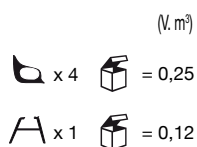

SEATS CAN BE DELIVERED READY-TO-ASSEMBLE ON REQUEST: