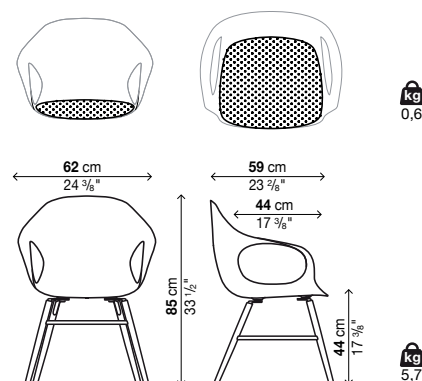

Elephant on wooden base

Neuland Industriedesign

2011 sees the new version of Elephant with typical Nordic style solid beech legs.

Base finish:

Solid beech

Solid beech lacquered in shade matching the chair

Body finish:

White polyurethane (PO1)

Black polyurethane (PO3)

Beige polyurethane (PO4)

Terracotta brown polyurethane (PO6)

Brown polyurethane (PO7)

Olive green polyurethane (PO8)

Code	Body	Base finish	Vol.
05ELE82	polyurethane	beech wood colour to match the seat	0.36

1 armchair in each package

Removable cushion

Code	Description	Vol.
20ELE01	Black 007 fabric SCUBA (Kvadrat®)	0.02
	Beige 002 fabric SCUBA (Kvadrat®)	
	Terracotta brown 023 fabric SCUBA (Kvadrat®)	
	Brown 025 fabric SCUBA (Kvadrat®)	
	Olive green 012 fabric SCUBA (Kvadrat®)	

1 cushion in each package

SEATS CAN BE DELIVERED READY-TO-ASSEMBLE ON REQUEST:

Elephant in hide on wooden base

Neuland Industriedesign

The padded version with cold-foamed polyurethane cushions upholstered in hide is even more refined and comfortable, with handcrafted stitching, which recalls the backbone of an elephant, adding a further touch of natural prestige to the concept of this chair.

Base finish:

Solid beech

Solid beech with white lacquer

Solid beech with black lacquer

Finish of cover:

Hide (C1 → C12)

“Full-grain” hide (natural or black)

Code	Upholstery for body	Base finish	Vol.
05ELE81	hide C1 → C12	beech wood lacquered wood	0.36

05ELE81	“full-grain” hide	beech wood lacquered wood	0.36

1 armchair in each package