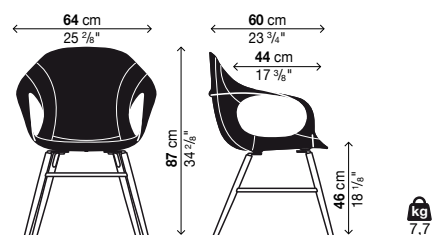

Elephant on wooden base

Neuland Industriedesign

2011 sees the new version of Elephant with typical Nordic style solid beech legs.

Base finish:

Solid beech

Solid beech lacquered in shade matching the chair

Body finish:

White polyurethane (PO1)

Black polyurethane (PO3)

Beige polyurethane (PO4)

Terracotta brown polyurethane (PO6)

Brown polyurethane (PO7)

Olive green polyurethane (PO8)

Code	Body	Base finish	Vol.
05ELE82	polyurethane	beech wood colour to match the seat	0.36

1 armchair in each package

Removable cushion

Code	Description	Vol.
20ELE01	Black 007 fabric SCUBA (Kvadrat®)	0.02
	Beige 002 fabric SCUBA (Kvadrat®)	
	Terracotta brown 023 fabric SCUBA (Kvadrat®)	
	Brown 025 fabric SCUBA (Kvadrat®)	
	Olive green 012 fabric SCUBA (Kvadrat®)	

1 cushion in each package

SEATS CAN BE DELIVERED READY-TO-ASSEMBLE ON REQUEST:

Elephant in hide on wooden base

Neuland Industriedesign

The padded version with cold-foamed polyurethane cushions upholstered in hide is even more refined and comfortable, with handcrafted stitching, which recalls the backbone of an elephant, adding a further touch of natural prestige to the concept of this chair.

Base finish:

Solid beech

Solid beech with white lacquer

Solid beech with black lacquer

Finish of cover:

Hide (C1 → C12)

“Full-grain” hide (natural or black)

Code	Upholstery for body	Base finish	Vol.
05ELE81	hide C1 → C12	beech wood lacquered wood	0.36

05ELE81	“full-grain” hide	beech wood lacquered wood	0.36

1 armchair in each package