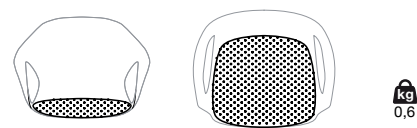

Elephant

Neuland Industriedesign

Generous and light, accommodating and dynamic, the Elephant chair marks a working partnership between Neuland studio and Kristalia. The basic version is available in hard polyurethane in various colours, with a 4-leg base or slide base with a chrome or satin finish, or in the same colour lacquer.

Metal finish:

- Polished chrome steel
- Satin-finish chrome steel
- Steel with lacquer in a colour to match the seat

Body finish:

- White polyurethane (PO1)
- Black polyurethane (PO3)
- Beige polyurethane (PO4)
- Terracotta brown polyurethane (PO6)
- Brown polyurethane (PO7)
- Olive green polyurethane (PO8)

Suitable for outdoor use (painted version).

Armchair with legs

Code	Body	Metal finish	Vol.
05ELE11	polyurethane	lacquered steel	0.39
		polished chrome steel	
		satin steel	

1 armchair in each package

Armchair on a slide frame

Code	Body	Metal finish	Vol.
05ELE12	polyurethane	lacquered steel	0.39
		polished chrome steel	
		satin steel	

1 armchair in each package

Optionals

Code	Description	Vol.²
20ELE01	Black 007 fabric SCUBA (Kvadrat®)	0.02
	Beige 002 fabric SCUBA (Kvadrat®)	
	Terracotta brown 023 fabric SCUBA (Kvadrat®)	
	Brown 025 fabric SCUBA (Kvadrat®)	
	Olive green 012 fabric SCUBA (Kvadrat®)	

1 cushion in each package

SEATS CAN BE DELIVERED READY-TO-ASSEMBLE ON REQUEST:

- (V. m³)
- x 4 = 0,25
- x 4 = 0,19
- x 4 = 0,25

Elephant in hide

Neuland Industriedesign

The padded version with cold-foamed polyurethane cushions upholstered in hide is even more refined and comfortable, with handcrafted stitching, which recalls the backbone of an elephant, adding a further touch of natural prestige to the concept of this chair.

Metal finish:

- Polished chrome steel
- Satin-finish chrome steel
- Steel with white lacquer
- Steel with black lacquer

Finish of cover:

- Hide (C1 → C12)
- "Full-grain" hide (natural or black)

Armchair with legs

Code	Upholstery for body	Metal finish	Vol.
05ELE01	hide C1 → C12	lacquered steel	0.39
		polished chrome steel	
		satin steel	
05ELE01	"full-grain" hide	lacquered steel	0.39
		polished chrome steel	
		satin steel	

1 armchair in each package

Armchair on a slide frame

Code	Upholstery for body	Metal finish	Vol.
05ELE02	hide C1 → C12	lacquered steel	0.39
		polished chrome steel	
		satin steel	
05ELE02	"full-grain" hide	lacquered steel	0.39
		polished chrome steel	
		satin steel	

1 armchair in each package