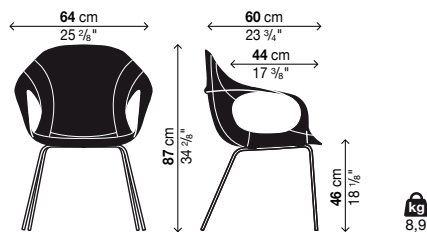

Elephant

Neuland Industriedesign

Generous and light, accommodating and dynamic, the Elephant chair marks a working partnership between Neuland studio and Kristalia. The basic version is available in hard polyurethane in various colours, with a 4-leg base or slide base with a chrome or satin finish, or in the same colour lacquer.

Metal finish:

- Polished chrome steel
- Satin-finish chrome steel
- Steel with lacquer in a colour to match the seat

Body finish:

- White polyurethane (PO1)
- Black polyurethane (PO3)
- Beige polyurethane (PO4)
- Terracotta brown polyurethane (PO6)
- Brown polyurethane (PO7)
- Olive green polyurethane (PO8)

Suitable for outdoor use (painted version).

Armchair with legs

Code	Body	Metal finish	Vol.
05ELE11	polyurethane	lacquered steel	0.39
		polished chrome steel	
		satin steel	

1 armchair in each package

Armchair on a slide frame

Code	Body	Metal finish	Vol.
05ELE12	polyurethane	lacquered steel	0.39
		polished chrome steel	
		satin steel	

1 armchair in each package

Optionals

Code	Description	Vol.²
20ELE01	Black 007 fabric SCUBA (Kvadrat®)	0.02
	Beige 002 fabric SCUBA (Kvadrat®)	
	Terracotta brown 023 fabric SCUBA (Kvadrat®)	
	Brown 025 fabric SCUBA (Kvadrat®)	
	Olive green 012 fabric SCUBA (Kvadrat®)	

1 cushion in each package

SEATS CAN BE DELIVERED READY-TO-ASSEMBLE ON REQUEST:

- (V. m³)
- x 4 = 0,25
- x 4 = 0,19
- x 4 = 0,25

Elephant in hide

Neuland Industriedesign

The padded version with cold-foamed polyurethane cushions upholstered in hide is even more refined and comfortable, with handcrafted stitching, which recalls the backbone of an elephant, adding a further touch of natural prestige to the concept of this chair.

Metal finish:

- Polished chrome steel
- Satin-finish chrome steel
- Steel with white lacquer
- Steel with black lacquer

Finish of cover: