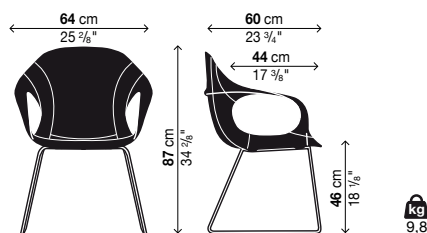

Elephant

Neuland Industriedesign

Generous and light, accommodating and dynamic, the Elephant chair marks a working partnership between Neuland studio and Kristalia. The basic version is available in hard polyurethane in various colours, with a 4-leg base or slide base with a chrome or satin finish, or in the same colour lacquer.

Metal finish:

- Polished chrome steel
- Satin-finish chrome steel
- Steel with lacquer in a colour to match the seat

Body finish:

- White polyurethane (PO1)
- Black polyurethane (PO3)
- Beige polyurethane (PO4)
- Terracotta brown polyurethane (PO6)
- Brown polyurethane (PO7)
- Olive green polyurethane (PO8)

Suitable for outdoor use (painted version).

Armchair with legs

Code	Body	Metal finish	Vol.
05ELE11	polyurethane	lacquered steel	0.39
		polished chrome steel	
		satin steel	

1 armchair in each package

Armchair on a slide frame

Code	Body	Metal finish	Vol.
05ELE12	polyurethane	lacquered steel	0.39
		polished chrome steel	
		satin steel	

1 armchair in each package

Optionals

Code	Description	Vol.²
20ELE01	Black 007 fabric SCUBA (Kvadrat®)	0.02
	Beige 002 fabric SCUBA (Kvadrat®)	
	Terracotta brown 023 fabric SCUBA (Kvadrat®)	
	Brown 025 fabric SCUBA (Kvadrat®)	
	Olive green 012 fabric SCUBA (Kvadrat®)	

1 cushion in each package

SEATS CAN BE DELIVERED READY-TO-ASSEMBLE ON REQUEST:

- (V. m³)
- x 4 = 0,25
- x 4 = 0,19
- x 4 = 0,25

Elephant in hide

Neuland Industriedesign

The padded version with cold-foamed polyurethane cushions upholstered in hide is even more refined and comfortable, with handcrafted stitching, which recalls the backbone of an elephant, adding a further touch of natural prestige to the concept of this chair.

Metal finish:

- Polished chrome steel
- Satin-finish chrome steel
- Steel with white lacquer
- Steel with black lacquer

Finish of cover: