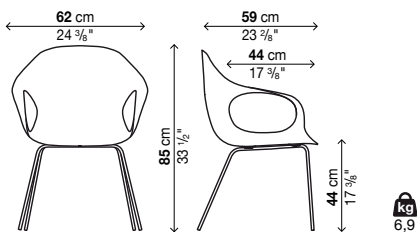

Elephant

Neuland Industriedesign

Generous and light, accommodating and dynamic, the Elephant chair marks a working partnership between Neuland studio and Kristalia. The basic version is available in hard polyurethane in various colours, with a 4-leg base or slide base with a chrome or satin finish, or in the same colour lacquer.

Metal finish:

- Polished chrome steel
- Satin-finish chrome steel
- Steel with lacquer in a colour to match the seat

Body finish:

- White polyurethane (PO1)
- Black polyurethane (PO3)
- Beige polyurethane (PO4)
- Terracotta brown polyurethane (PO6)
- Brown polyurethane (PO7)
- Olive green polyurethane (PO8)

Suitable for outdoor use (painted version).

Armchair with legs

Code	Body	Metal finish	Vol.
05ELE11	polyurethane	lacquered steel	0.39
		polished chrome steel	
		satin steel	

1 armchair in each package

Armchair on a slide frame

Code	Body	Metal finish	Vol.
05ELE12	polyurethane	lacquered steel	0.39
		polished chrome steel	
		satin steel	

1 armchair in each package

Optionals

Code	Description	Vol.²
20ELE01	Black 007 fabric SCUBA (Kvadrat®)	0.02
	Beige 002 fabric SCUBA (Kvadrat®)	
	Terracotta brown 023 fabric SCUBA (Kvadrat®)	
	Brown 025 fabric SCUBA (Kvadrat®)	
	Olive green 012 fabric SCUBA (Kvadrat®)	

1 cushion in each package

SEATS CAN BE DELIVERED READY-TO-ASSEMBLE ON REQUEST:

- (V. m³)
- x 4 = 0,25
- x 4 = 0,19
- x 4 = 0,25

Elephant in hide

Neuland Industriedesign

The padded version with cold-foamed polyurethane cushions upholstered in hide is even more refined and comfortable, with handcrafted stitching, which recalls the backbone of an elephant, adding a further touch of natural prestige to the concept of this chair.

Metal finish:

- Polished chrome steel
- Satin-finish chrome steel
- Steel with white lacquer
- Steel with black lacquer

Finish of cover:

- Hide (C1 → C12)
- "Full-grain" hide (natural or black)

Armchair with legs

Code	Upholstery for body	Metal finish	Vol.
05ELE01	hide C1 → C12	lacquered steel	0.39
		polished chrome steel	
		satin steel	
05ELE01	"full-grain" hide	lacquered steel	0.39
		polished chrome steel	
		satin steel	

1 armchair in each package

Armchair on a slide frame

Code	Upholstery for body	Metal finish	Vol.
05ELE02	hide C1 → C12	lacquered steel	0.39
		polished chrome steel	
		satin steel	
05ELE02	"full-grain" hide	lacquered steel	0.39
		polished chrome steel	
		satin steel	

1 armchair in each package