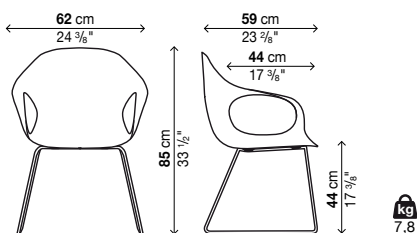

Elephant

Neuland Industriedesign

Generous and light, accommodating and dynamic, the Elephant chair marks a working partnership between Neuland studio and Kristalia. The basic version is available in hard polyurethane in various colours, with a 4-leg base or slide base with a chrome or satin finish, or in the same colour lacquer.

Metal finish:

- Polished chrome steel
- Satin-finish chrome steel
- Steel with lacquer in a colour to match the seat

Body finish:

- White polyurethane (PO1)
- Black polyurethane (PO3)
- Beige polyurethane (PO4)
- Terracotta brown polyurethane (PO6)
- Brown polyurethane (PO7)
- Olive green polyurethane (PO8)

Suitable for outdoor use (painted version).

Armchair with legs

Code	Body	Metal finish	Vol.
05ELE11	polyurethane	lacquered steel	0.39
		polished chrome steel	
		satin steel	

1 armchair in each package

Armchair on a slide frame

Code	Body	Metal finish	Vol.
05ELE12	polyurethane	lacquered steel	0.39
		polished chrome steel	
		satin steel	

1 armchair in each package

Optionals

Code	Description	Vol.²
20ELE01	Black 007 fabric SCUBA (Kvadrat®)	0.02
	Beige 002 fabric SCUBA (Kvadrat®)	
	Terracotta brown 023 fabric SCUBA (Kvadrat®)	
	Brown 025 fabric SCUBA (Kvadrat®)	
	Olive green 012 fabric SCUBA (Kvadrat®)	

1 cushion in each package

SEATS CAN BE DELIVERED READY-TO-ASSEMBLE ON REQUEST:

- (V. m³)
- x 4 = 0,25
- x 4 = 0,19
- x 4 = 0,25

Elephant in hide

Neuland Industriedesign

The padded version with cold-foamed polyurethane cushions upholstered in hide is even more refined and comfortable, with handcrafted stitching, which recalls the backbone of an elephant, adding a further touch of natural prestige to the concept of this chair.

Metal finish:

- Polished chrome steel
- Satin-finish chrome steel
- Steel with white lacquer
- Steel with black lacquer

Finish of cover:

- Hide (C1 → C12)
- "Full-grain" hide (natural or black)

Armchair with legs

Code	Upholstery for body	Metal finish	Vol.
05ELE01	hide C1 → C12	lacquered steel	0.39
		polished chrome steel	
		satin steel	
05ELE01	"full-grain" hide	lacquered steel	0.39
		polished chrome steel	
		satin steel	

1 armchair in each package

Armchair on a slide frame

Code	Upholstery for body	Metal finish	Vol.
05ELE02	hide C1 → C12	lacquered steel	0.39
		polished chrome steel	
		satin steel	
05ELE02	"full-grain" hide	lacquered steel	0.39
		polished chrome steel	
		satin steel	

1 armchair in each package