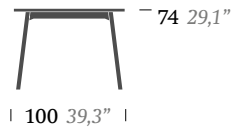

Kettal Bitta

Reference

70701X

Dimensions

(cm / inch)

Standard Finishes

Aluminium

726
Manganese

Optional Colours

Aluminium

Characteristics

Units box	1
Box Weight	79 kg / 171 Lbs
Box Volume	1,79 m ³ / 63,3 cft.