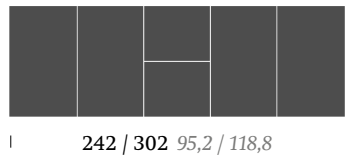

Kettal Bitta

Reference

70701X

Dimensions

(cm / inch)

Standard Finishes

Aluminium

726
Manganese