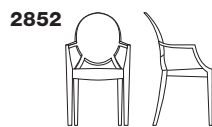

2852

40	63	37	32	1,200	123,00
----	----	----	----	-------	---------------

Verpackungsangaben	Menge	Gewicht kg.	Volumen m ³
2852	4	6,000	0,084

Lou Lou Ghost Philippe Starck

Following the runaway success of Louis Ghost, we've created a "baby" version of the famous Starck chair. Lou Lou Ghost inherits its "paternal" classic lines, material, indestructibility and ergonomics and teaches little ones how to use a pint-sized chair with a grown-up shape. Made just for children, this chair is available in a rainbow of fun and delightful colours. It can be customised with other themes at the specific request of the customer for a minimum order of 10 pieces.

2852

Transparent

B4/crystal	
Y1/yellow	
Y2/pink	
Y3/violet	
Y4/peacock green	
Y5/light blue	

Mat

E5/glossy white	
E6/glossy black	
E7/Kartell red	

EE/customised

Material

Transparent or batch-dyed polycarbonate

EN 1728:2000
EN 1729-2:2006
chairs for schools reached level
5.3.1 Fault-free

2852

width height depth seat height arm height weight kg.

40 63 37 32 1,500

packaging	quantity	weight kg.	volume m ³
2852	4	7,900	0,156