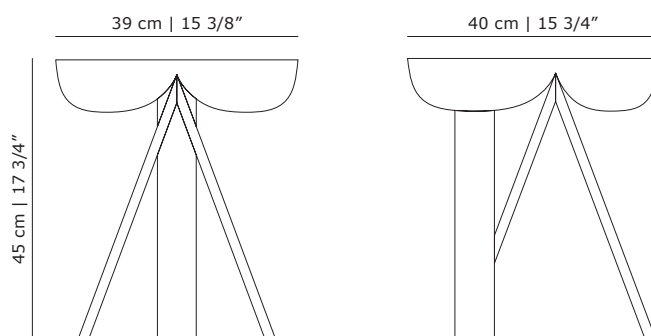

By contrasting volumes, the angular and the curved, Swiss design duo PlueerSmitt teases our sense of the familiar. While in essence it is a wooden side table consisting of two slender trestles and a tabletop, the sculptural quality of Side Table No. 2 blurs the lines between form and function. Viewed from different angles the side table varies greatly - timelessly elegant and ever intriguing.

PRODUCT DATA

Design	PlueerSmitt, 2014
Product type	Side table
Environment	Indoor
Materials	Tabletop in polyurethane with black Fenix veneer, legs in solid wood with black lacquer

DELIVERY

Lead time	12 weeks

ARTICLE CODE

200419 Side Table No. 2