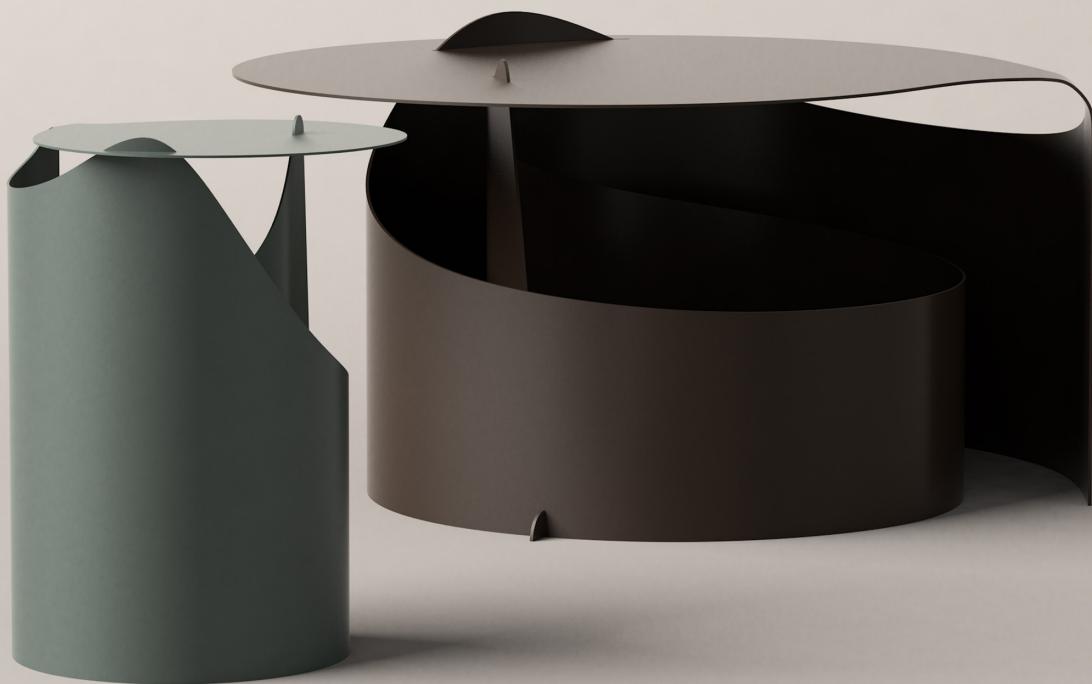

Founded on rebellious curiosity and a passion for the unique, Karakter is a bit out of the ordinary. Rooted in the proud Danish design tradition, but always maintaining an international outlook, Karakter presents a striking portfolio of furniture, lighting and objects from designers who have already written the history of design to those who are aspiring to write the future. All designers collaborating with Karakter are curated for their ideas and creativity and shared by all of them is an inspiring level of curiosity and an uncompromising take on their work. Boasting both the relevant and honest, the beautiful, the playful and the expressive, all designs have a clear, undeniable character. Ready to spark curiosity and start conversations.

Head Office

Karakter
Gammel Lundtoftevej 1C
2800 Kongens Lyngby
Denmark

T +45 38 41 41 31
@karaktercopenhagen
info@karakter-copenhagen.com