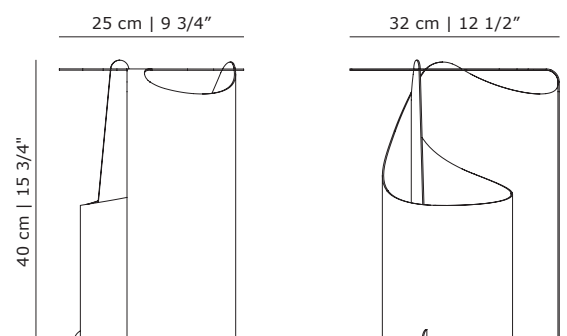

A single sheet of steel rolled in one smooth motion into a self-supporting construction. Aldo Bakker's exquisite sense of merging colour, material and form has come into play to create an occasional table with an effortlessly sculptural appeal.

PRODUCT DATA

Design	Aldo Bakker. 2015
Product type	Occasional table
Environment	Indoor
Materials	Steel
Finish	Matte lacquered

ARTICLE CODE

200496	Coffee Table, dusty green

DELIVERY

Lead time	Stock (if backorder: 8 to 10 weeks)

Colour