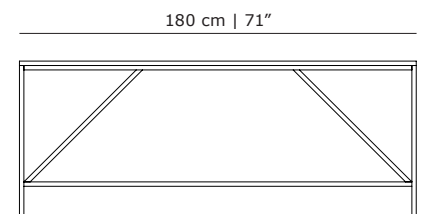

201738	Cache dining table 180cm, oak
201737	Cache dining table 260cm, oak

DELIVERY

Lead time	Stock (if backorder: 8 to 10 weeks)
Packing	Flat packed

Frame

Table top

06 Black
(Textured)

Natural oak
Clear lacquered