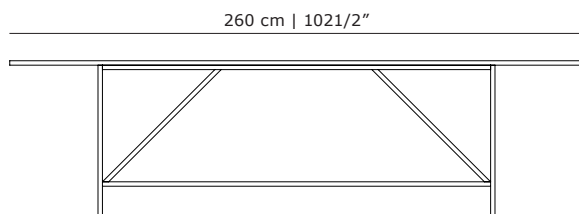

201738	Cache dining table 180cm, oak
201737	Cache dining table 260cm, oak

DELIVERY

Lead time	Stock (if backorder: 8 to 10 weeks)
Packing	Flat packed

Frame

Table top

06 Black
(Textured)

Natural oak
Clear lacquered