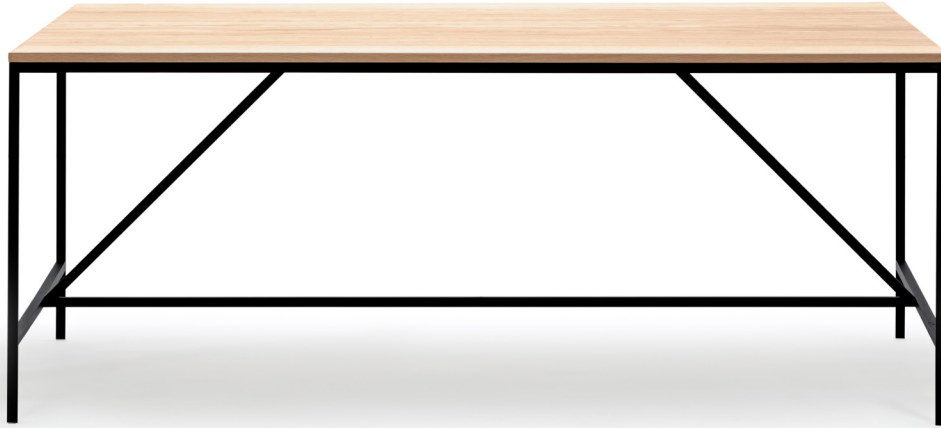

Cache dining table

Design Paul McCobb

Year 1952

Paul McCobb

Paul McCobb (1917-1969) was one of the leading contemporary furniture designers on the American design scene in the 1950s and 1960s. Over a timespan of twenty years he designed an impressive range of multi-functional furniture, accessories and textiles, as well as several notable interior design projects. McCobb often offered a playful take on traditional forms with hints of Scandinavian craftsmanship and international style clarity, often made with affordable and robust materials such as iron, solid wood and durable upholstery. Since McCobb's early death in 1969 his designs have not been in production, but are now making their way back.

The foundation of the Cache series, part of Paul McCobb's extensive Planner series, is a beautifully simplistic and easy table with slim and straight steel legs, stripped from any details or ornament, leaving only small drawers that can be mounted individually or grouped on either side of the table for small keepings. The series is complimented with the matching Desk Organiser with two drawers and a shelf supported by a steel frame.

PRODUCT DATA

Design	Paul McCobb. 1952
Product type	Dining table / work desk
Environment	Indoor
Materials	Frame in steel with textured black powder coating, table top in oak veneer with clear lacquer

ARTICLE CODES

201738	Cache dining table 180cm, oak
201737	Cache dining table 260cm, oak

DELIVERY

Lead time	Stock (if backorder: 8 to 10 weeks)
Packing	Flat packed

Frame

Table top

06 Black
(Textured)

Natural oak
Clear lacquered