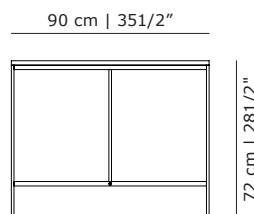

201738	Cache dining table 180cm, oak
201737	Cache dining table 260cm, oak

DELIVERY

Lead time	Stock (if backorder: 8 to 10 weeks)
Packing	Flat packed

Frame

Table top

06 Black
(Textured)

Natural oak
Clear lacquered