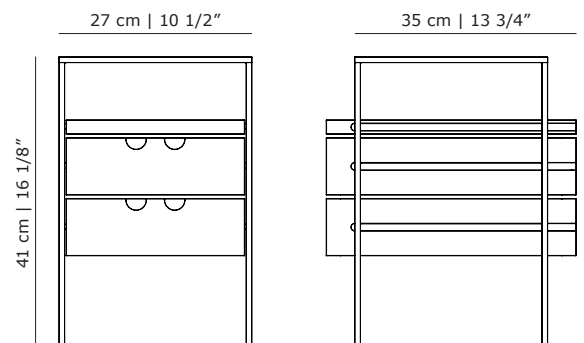

The foundation of the Cache series, part of Paul McCobb's extensive Planner series, is a beautifully simplistic and easy table with slim and straight steel legs, stripped from any details or ornament, leaving only small drawers that can be mounted individually or grouped on either side of the table for small keepings.

If more storage and distinctiveness is needed, add the second piece in the series, the two-drawer organizer that resides on a slender leg construction as the table itself and has the same playful two-finger opening system as the drawers in the desk. The Desk Organizer can be placed on the desk or used as a stand-alone item next to sofas or beds.

PRODUCT DATA

Design	Paul McCobb. 1952
Product type	Storage unit
Environment	Indoor
Materials	Frame in steel with black powder coating, drawers in solid oak with clear lacquer

ARTICLE CODE

201191	Cache desk organiser

DELIVERY

Lead time	Stock (if backorder: 8 to 10 weeks)

Frame

Drawers