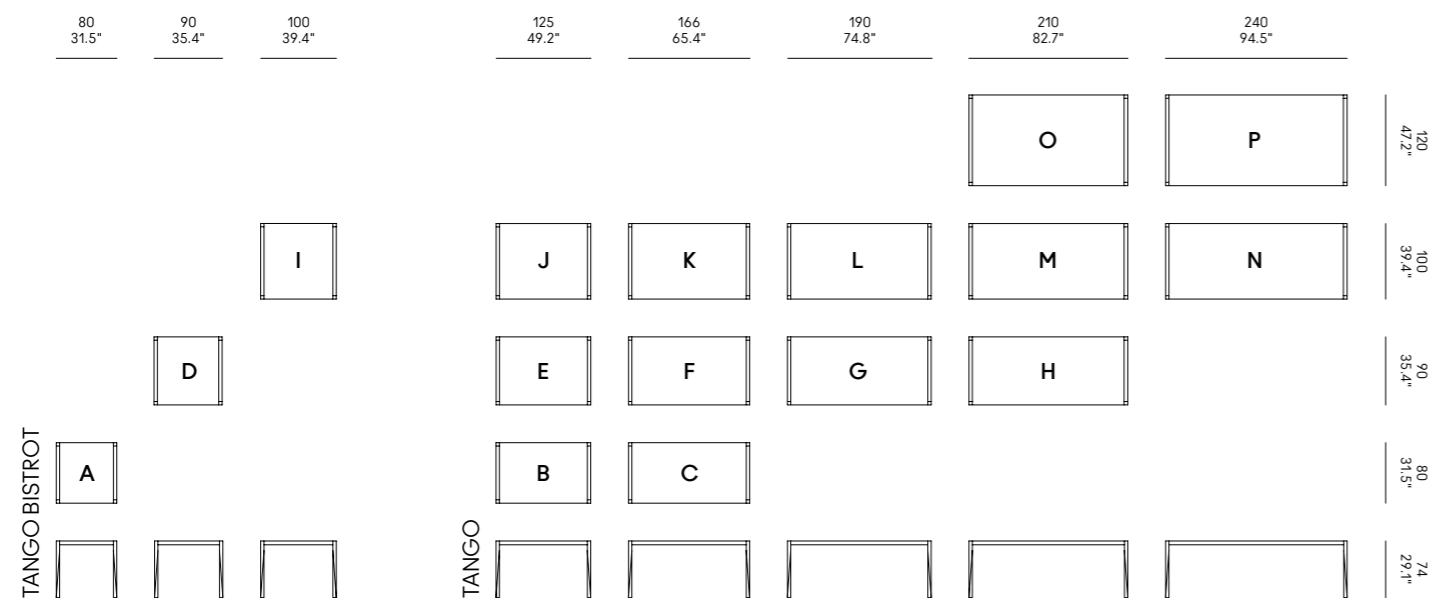

PIANO TOP PLATEAU TISCHPLATTE TABLERO	Fenix NTM®Nero Fenix NTM®Black Fenix NTM®Noir Fenix NTM®Schwarz Fenix NTM®Negro	RAL Design 000 25 00 Arpa 0720 Nero Ingo	
GAMBE LEGS PIEDS BEINE PATAS	Noce canaletto Walnut Noyer Nussbaum Nogal	Rovere naturale Natural oak Chêne naturel Eiche natur Roble natural	Frassino imbiancato Whitened ash Frêne blanchi Esche geweißt Fresno blanqueado
			fino a esaurimento scorte while stocks last

LARGHEZZA WIDTH LARGEUR BREITE ANCHO	LUNGHEZZA LENGTH LONGUEUR LÄNGE LONGITUD			
cm 80 31.5"	A cm 80 31.5"	FNFN80X80	FRFN80X80	FFFN80X80
	B cm 125 49.2"	FNFN80X125	FRFN80X125	FFFN80X125
	C cm 166 65.4"	FNFN80X166	FRFN80X166	FFFN80X166
cm 90 35.4"	D cm 90 35.4"	FNFN90X90	FRFN90X90	FFFN90X90
	E cm 125 49.2"	FNFN90X125	FRFN90X125	FFFN90X125
	F cm 166 65.4"	FNFN90X166	FRFN90X166	FFFN90X166
	G cm 190 74.8"	FNFN90X190	FRFN90X190	FFFN90X190
cm 100 39.4"	H cm 210 82.7"	FNFN90X210	FRFN90X210	FFFN90X210
	I cm 100 39.4"	FNFN100X100	FRFN100X100	FFFN100X100
	J cm 125 49.2"	FNFN100X125	FRFN100X125	FFFN100X125
	K cm 166 65.4"	FNFN100X166	FRFN100X166	FFFB100X166
cm 120 47.2"	L cm 190 74.8"	FNFN100X190	FRFN100X190	FFFN100X190
	M cm 210 82.7"	FNFN100X210	FRFN100X210	FFFN100X210
	N cm 240 94.5"	FNFN100X240	FRFN100X240	FFFN100X240
	O cm 210 82.7"	FNFN120X210	FRFN120X210	FFFN120X210
	P cm 240 94.5"	FNFN120X240	FRFN120X240	FFFN120X240