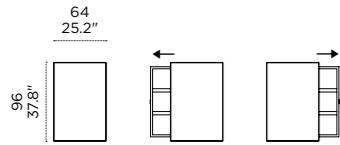

#### Misure e finiture / Sizes and finishes

Profondità/Depth = 17 cm/6.7"

Download high resolution photographs of this product from [www.photos.horm.it](http://www.photos.horm.it)

struttura in metallo  
metal structure