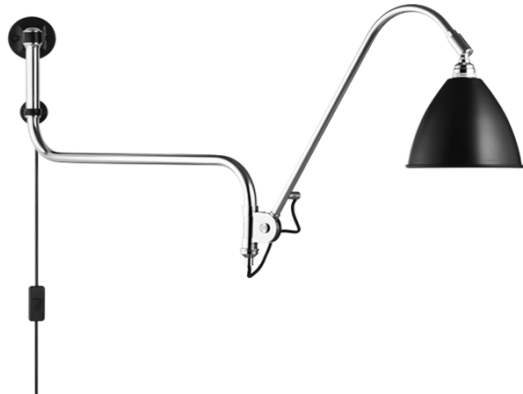

BESTLITE BL10 // WALL LAMP, EU MODEL

BESTLITE COLLECTION

Designed by Robert Dudley Best

PRODUCT

Item no.: 001-1010X
+ style code

DESCRIPTION

Bestlite has been in continuous production since 1930. Robert Dudley Best created Bestlite design. He was highly influenced by the Bauhaus. In the past 80 years, people appreciated the lamps and it decorates many homes, hotels and restaurants worldwide. Loved by architects, designers and design aficionados throughout its 80-year history, today, Bestlite enjoys global iconic status.

VERSION - BESTLITE WALL LAMP BL10

Shade, base and cord: Black, White or Off-White
Tube and arm: Chrome

- Fabric wire - Black:
- Black / White inside // RAL 9004 / RAL 9003 // Gloss level 20 / Gloss level 20
- Fabric wire - Off-White:
- Off-White / White inside // RAL 1015 / RAL 9003 // Gloss level 20 / Gloss level 20
- Fabric wire - White:
- White / White inside // RAL 9003 / RAL 9003 // Gloss level 20 / Gloss level 20

Please contact us for other colours or finishes.

VERSION

Order item - look for part number in the pricelist.

Series contains the following:

BL5, BL6, BL7, BL10

COLOURS

// Black

// Off-White

// White

FACTS

MEASUREMENT - L X W X H MM

Lamp height: 1160 mm
Tube length: 620 mm
Shade height: 140 mm
Shade diameter: Ø160 mm
Cord: APP. 2000 mm

WEIGHT ITEM - LAMP INCL. WIRE

1791,5 g netto

PACKAGING TYPE