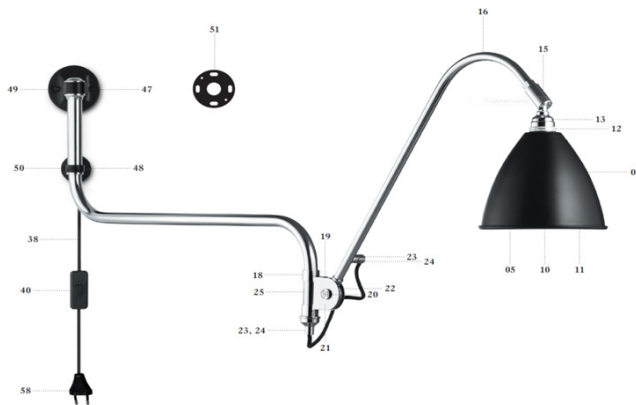

// White

FACTS

MEASUREMENT - L X W X H MM

Lamp height: 1160 mm
Tube length: 620 mm
Shade height: 140 mm
Shade diameter: Ø160 mm
Cord: APP. 2000 mm

WEIGHT ITEM - LAMP INCL. WIRE

1791,5 g netto

PACKAGING TYPE

- Euro plug: Type C, 2 PIN, 2,5 amp

- Euro voltage: 230 V

- Frequency: 50 Hz

- Supply voltage: AC power ~

- Normally Closed: IP20

Class II / Double insulated

CE-Mark

Luminaires accepted for mounting on a flammable base

KOMPONENTS

Item no.: 001-1010X

01 // Shade Ø16 cm.

05 // E14 lamp holder

10 // Insulating ring

11 // Internal shade ring

12 // External shade ring

13 // Lamp holder cover