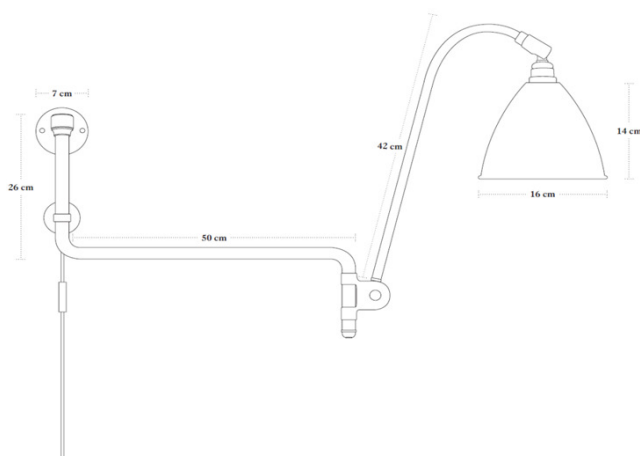

COLOURS

// Black

// Off-White

// White

FACTS

MEASUREMENT - L X W X H MM

Lamp height: 1160 mm
Tube length: 620 mm
Shade height: 140 mm
Shade diameter: Ø160 mm
Cord: APP. 2000 mm

WEIGHT ITEM - LAMP INCL. WIRE

1791,5 g netto

PACKAGING TYPE

White cardboard box w/ 5ply corrugated

PACKAGING MEASUREMENT - L X W X H CM

L:40 x W:73,5 x H:23 cm

WEIGHT PACKAGING - MATERIAL TYPE

- Bestlite brochure 120 x 170 mm: 66,5 g
- Paper Egg crate: 1000 g
- Screws: 4,5 g
- PE polybag: 3 g
- Bestlite key: 18 g
- PE polybag: 1 g
- PE polybag: 60 g
- Cardboard outside: 800 g
- Cardboard top: 105 g

WEIGHT PACKAGING - TOTAL

4000 g brutto

NUMBER OF PARCELS

1 pcs.

LIGHT SOURCE

- Socket: E14 base
- Recommended light source: *All fluorescens light bulbs*
- Recommended wattage: 9 W
- Max wattage: 13 W
- Recommended light source: *Halogen light bulb*
- Recommended wattage: 28 W
- Max wattage: 28 W

*Lightbulb not included

*It is possible to install with light dimmer