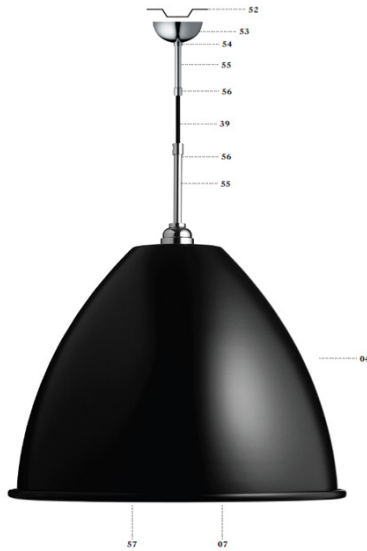

VERSION - BESTLITE PENDANT LAMP BL9L

Shade, base and cord: Black, White or Off-White
Ceiling cup: Chrome

- Fabric wire - Black:
- Black / White inside // RAL 9004 / RAL 9003 // Gloss level 20 / Gloss level 20
- Fabric wire - Off-White:
- Off-White / White inside // RAL 1015 / RAL 9003 // Gloss level 20 / Gloss level 20
- Fabric wire - White:
- White / White inside // RAL 9003 / RAL 9003 // Gloss level 20 / Gloss level 20

// White

FACTS

MEASUREMENT - L X W X H MM

Lamp rosette height: 35 mm
Lamp rosette diameter: Ø120 mm
Shade height: 330 mm
Shade diameter: Ø400 mm
Cord: APP. 2500 mm

WEIGHT ITEM - LAMP INCL. WIRE

1241 g netto

CE-Mark

Luminaires accepted for mounting on a flammable base

KOMPONENTS

- 03 // Shade Ø40 cm.
- 07 // E27 lamp holder
- 39 // Textile covered cord, round
- 52 // Mounting plate
- 53 // Ceiling cup
- 54 // Screw for ceiling cup
- 55 // Cord tube
- 56 // Screw for cord tube
- 57 // Interior screen ring

Item no.: 001--0916X

MATERIAL

- Shade: Powder coated aluminium
- Ceiling cup: Chromed steel
- Textile covered cord

INSTALLATION INSTRUCTIONS