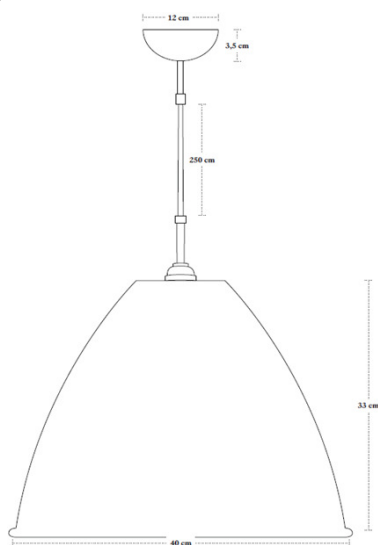

VERSION

Order item - look for part number in the pricelist.

Series contains the following:

BL9S, BL9M, BL9L, BL9XL