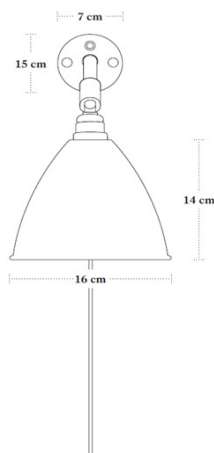

VERSION - BESTLITE WALL LAMP BL7

Shade, base and cord: Black, White or Off-White
Arm: Chrome

- Fabric wire - Black:
- Black / White inside // RAL 9004 / RAL 9003 // Gloss level 20 / Gloss level 20
- Fabric wire - Off-White:
- Off-White / White inside // RAL 1015 / RAL 9003 // Gloss level 20 / Gloss level 20
- Fabric wire - White:
- White / White inside // RAL 9003 / RAL 9003 // Gloss level 20 / Gloss level 20

Please contact us for other colours or finishes.

VERSION

Order item - look for part number in the pricelist.

Series contains the following:

BL5, BL6, BL7, BL10

FACTS

MEASUREMENT - L X W X H MM

Lamp height: 290 mm
Tube length: - mm
Shade height: 140 mm
Shade diameter: Ø160 mm
Cord: APP. 2000 mm

WEIGHT ITEM - LAMP INCL. WIRE

488,5 g netto

PACKAGING TYPE

White cardboard box w/ 5ply corrugated

PACKAGING MEASUREMENT - L X W X H CM

L:26 x W:28 x H:20 cm

WEIGHT PACKAGING - MATERIAL TYPE

- Paper Egg crate: 280,5 g
- PE polybag: 60 g
- Cardboard inside: 26 g
- Cardboard outside: 206 g