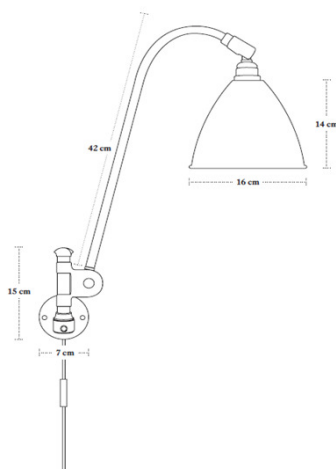

BESTLITE BL6 // WALL LAMP, EU MODEL

BESTLITE COLLECTION

Designed by Robert Dudley Best

PRODUCT

Item no.: 001-0610X
+ style code

DESCRIPTION

Bestlite has been in continuous production since 1930. Robert Dudley Best created Bestlite design. He was highly influenced by the Bauhaus. In the past 80 years, people appreciated the lamps and it decorates many homes, hotels and restaurants worldwide. Loved by architects, designers and design aficionados throughout its 80-year history, today, Bestlite enjoys global iconic status.

VERSION - BESTLITE WALL LAMP BL6

Shade, base and cord: Black, White or Off-White
Tube and arm: Chrome

- Fabric wire - Black:
- Black / White inside // RAL 9004 / RAL 9003 // Gloss level 20 / Gloss level 20
- Fabric wire - Off-White:
- Off-White / White inside // RAL 1015 / RAL 9003 // Gloss level 20 / Gloss level 20
- Fabric wire - White:
- White / White inside // RAL 9003 / RAL 9003 // Gloss level 20 / Gloss level 20

Please contact us for other colours or finishes.

VERSION

Order item - look for part number in the pricelist.

Series contains the following:

BL5, BL6, BL7, BL10

COLOURS

FACTS

MEASUREMENT - L X W X H MM

Lamp height: 150+420 mm
Tube length: 150 mm
Shade height: 140 mm
Shade diameter: Ø160 mm
Cord: APP. 2000 mm

WEIGHT ITEM - LAMP INCL. WIRE

1023,5 g netto

PACKAGING TYPE

White cardboard box w/ 5ply corrugated

PACKAGING MEASUREMENT - L X W X H CM

L:22 x W:61 x H:26 cm

WEIGHT PACKAGING - MATERIAL TYPE

- Paper Egg crate: 834,5 g
- PE polybag: 60 g
- Bestlite key: 18 g
- PE polybag: 1 g
- Cardboard inside: 98,5 g
- Cardboard outside: 768 g

WEIGHT PACKAGING - TOTAL

2801,5 g brutto

NUMBER OF PARCELS

1 pcs.

LIGHT SOURCE