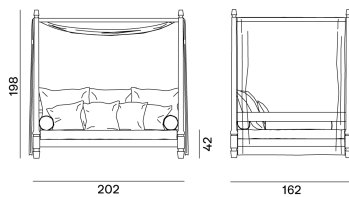

Variants

Jeko 07