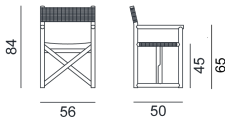

HASHI / CHAIR,
Federica Biasi

GERVASONI

1882

GERVASONI

1882

HASHI / CHAIR,
Federica Biasi

Armchair, frame in oiled iroko, seat / back in blue or beige Jacquard Accardi fabric.

Variants