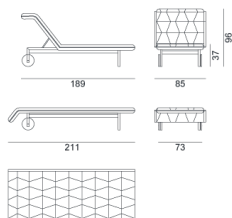

Variants

Flair 83