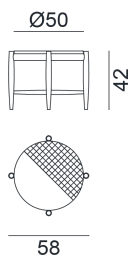

Variants

Eidos 141