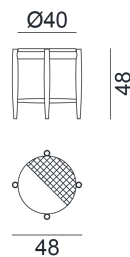

GERVASONI

1882

EIDOS / SIDE TABLE, Gabriele & Oscar Buratti

The round table, with a teak structure, offers tops in Pearl concrete, Lava Stone gres, or textured Slate gray glass, combining essential design and refined materials for elegant and functional outdoor spaces.

Variants

Eidos 141

Eidos 143