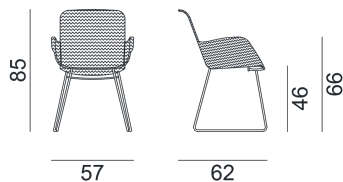

Variants

Colette 25